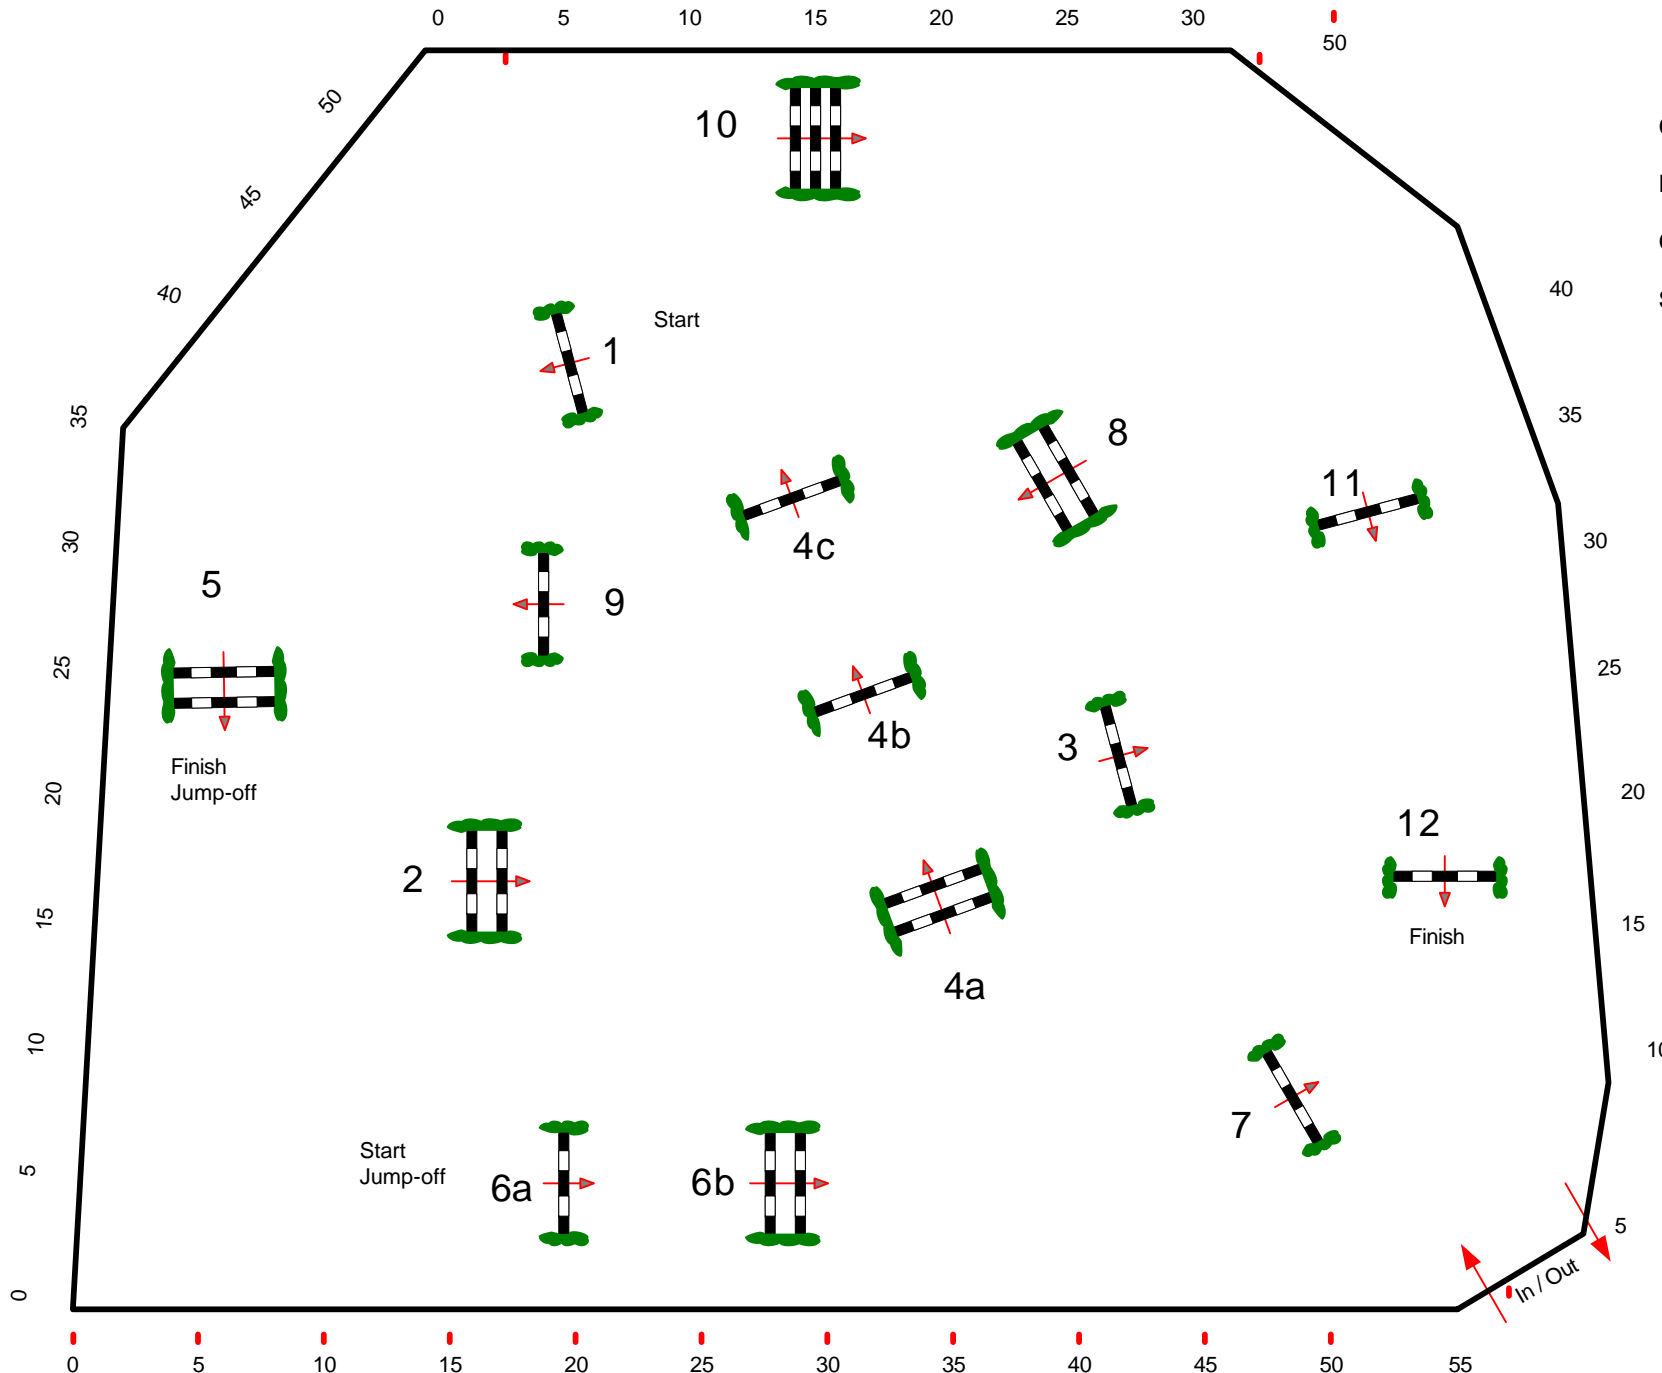

CSIJ CSIY CSIP CSICH - A CSI - A U 25

Maria Wörth - Reifnitz

16

Class No.: 16

Pony Grand Prix

Competition with one jump-off

Sonntag, 10. August 2008

Table: A

FEI RG / Art. 238.2.2

Height: 1,25 m

Speed: 350 m/min

Length: 430 m

Time allowed: 74 sec

Time limit: 148 sec

Obstacles:

Efforts:

Penalty sec

Closed combination:

1st Jump-off:

6a-7-8-10-12-4a-4b-5

Length: 290 m

Time allowed: 50 sec

Time limit: 100 se

Course Designer
Georg Christoph Bödicker
Adi Appe