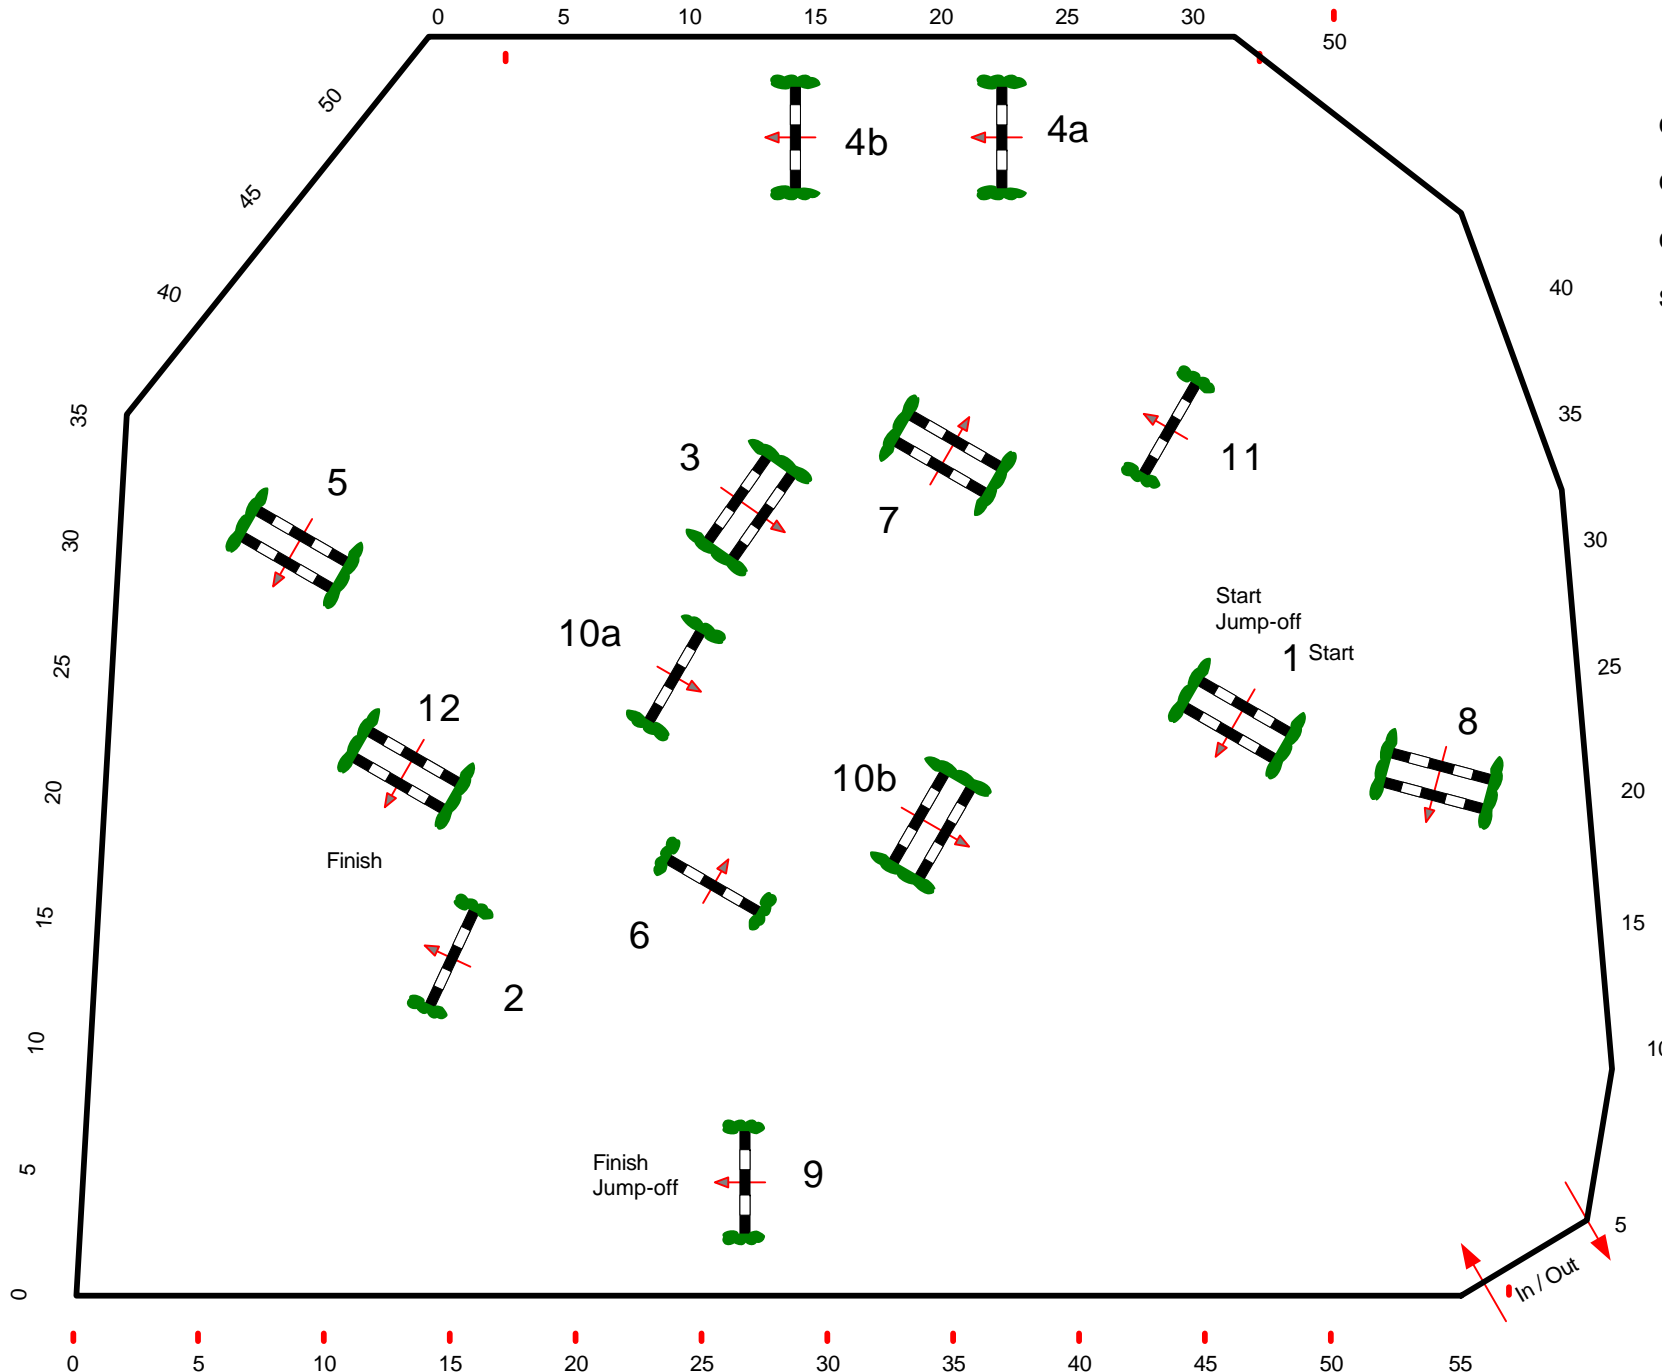

1st Jump-off:

1-2-3-4a-4b-7-8-9

Length: 300 m

Time allowed: 52 sec

Time limit: 104 se

Course Designer

Georg Christoph Bödicker
Adi Appe

CSIJ CSIY CSIP CSICH - A CSI - A U 25