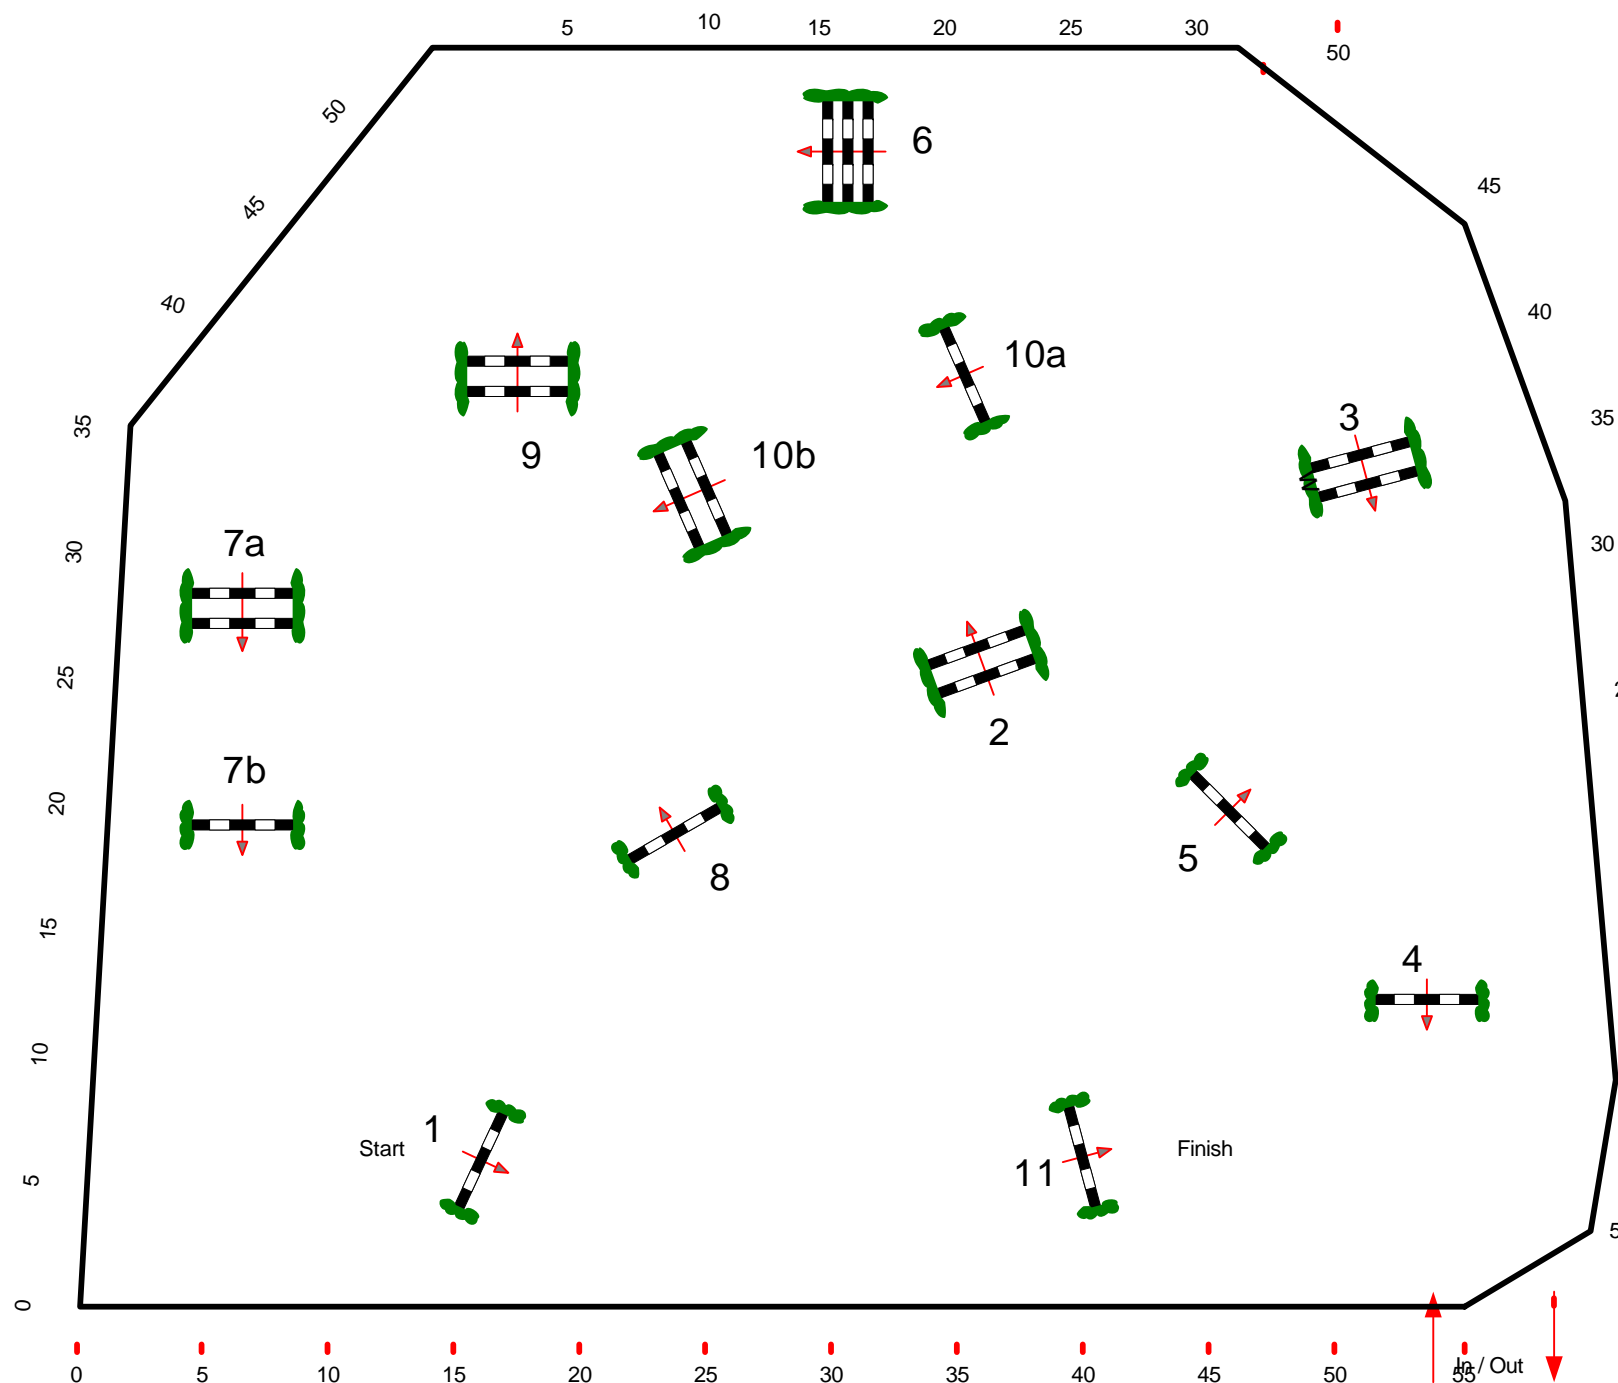

2

Class No.: 2
Young Rider Opening
Competition against the clock
Freitag, 08. August 2008

Table: A
 FEI RG / Art. 238.2.1
 Height: 1,35 m

Speed: 350 m/min
 Length: 480 m
 Time allowed: 83 sec
 Time limit: 166 sec