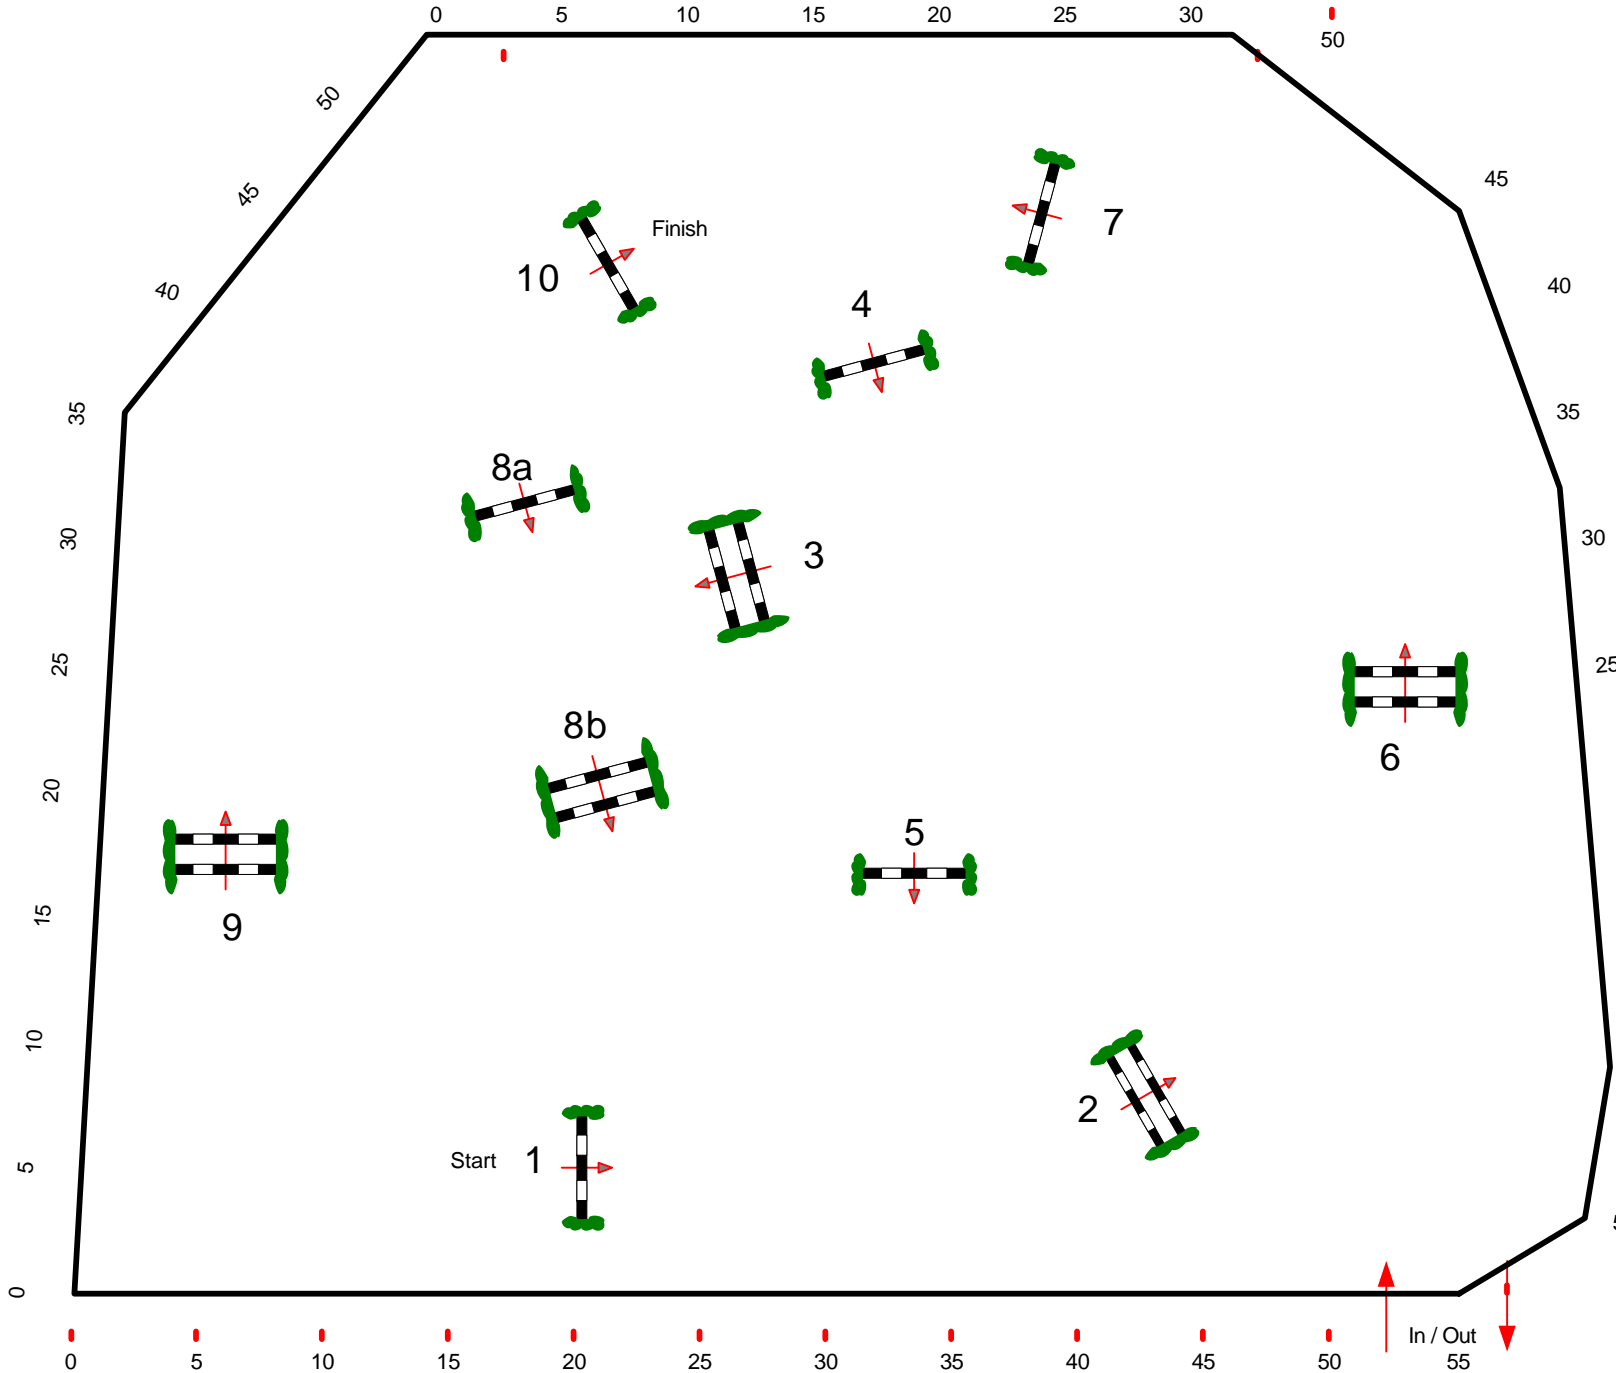

Closed combination:

1st Jump-off:

Length: 0 m

Time allowed: 0 sec

Time limit: 0 sec

Course Designer
Georg Christoph Bödicker
Adi Appe

CSIJ CSIY CSIP CSICH - A CSI - A U 25

Maria Wörth - Reifnitz