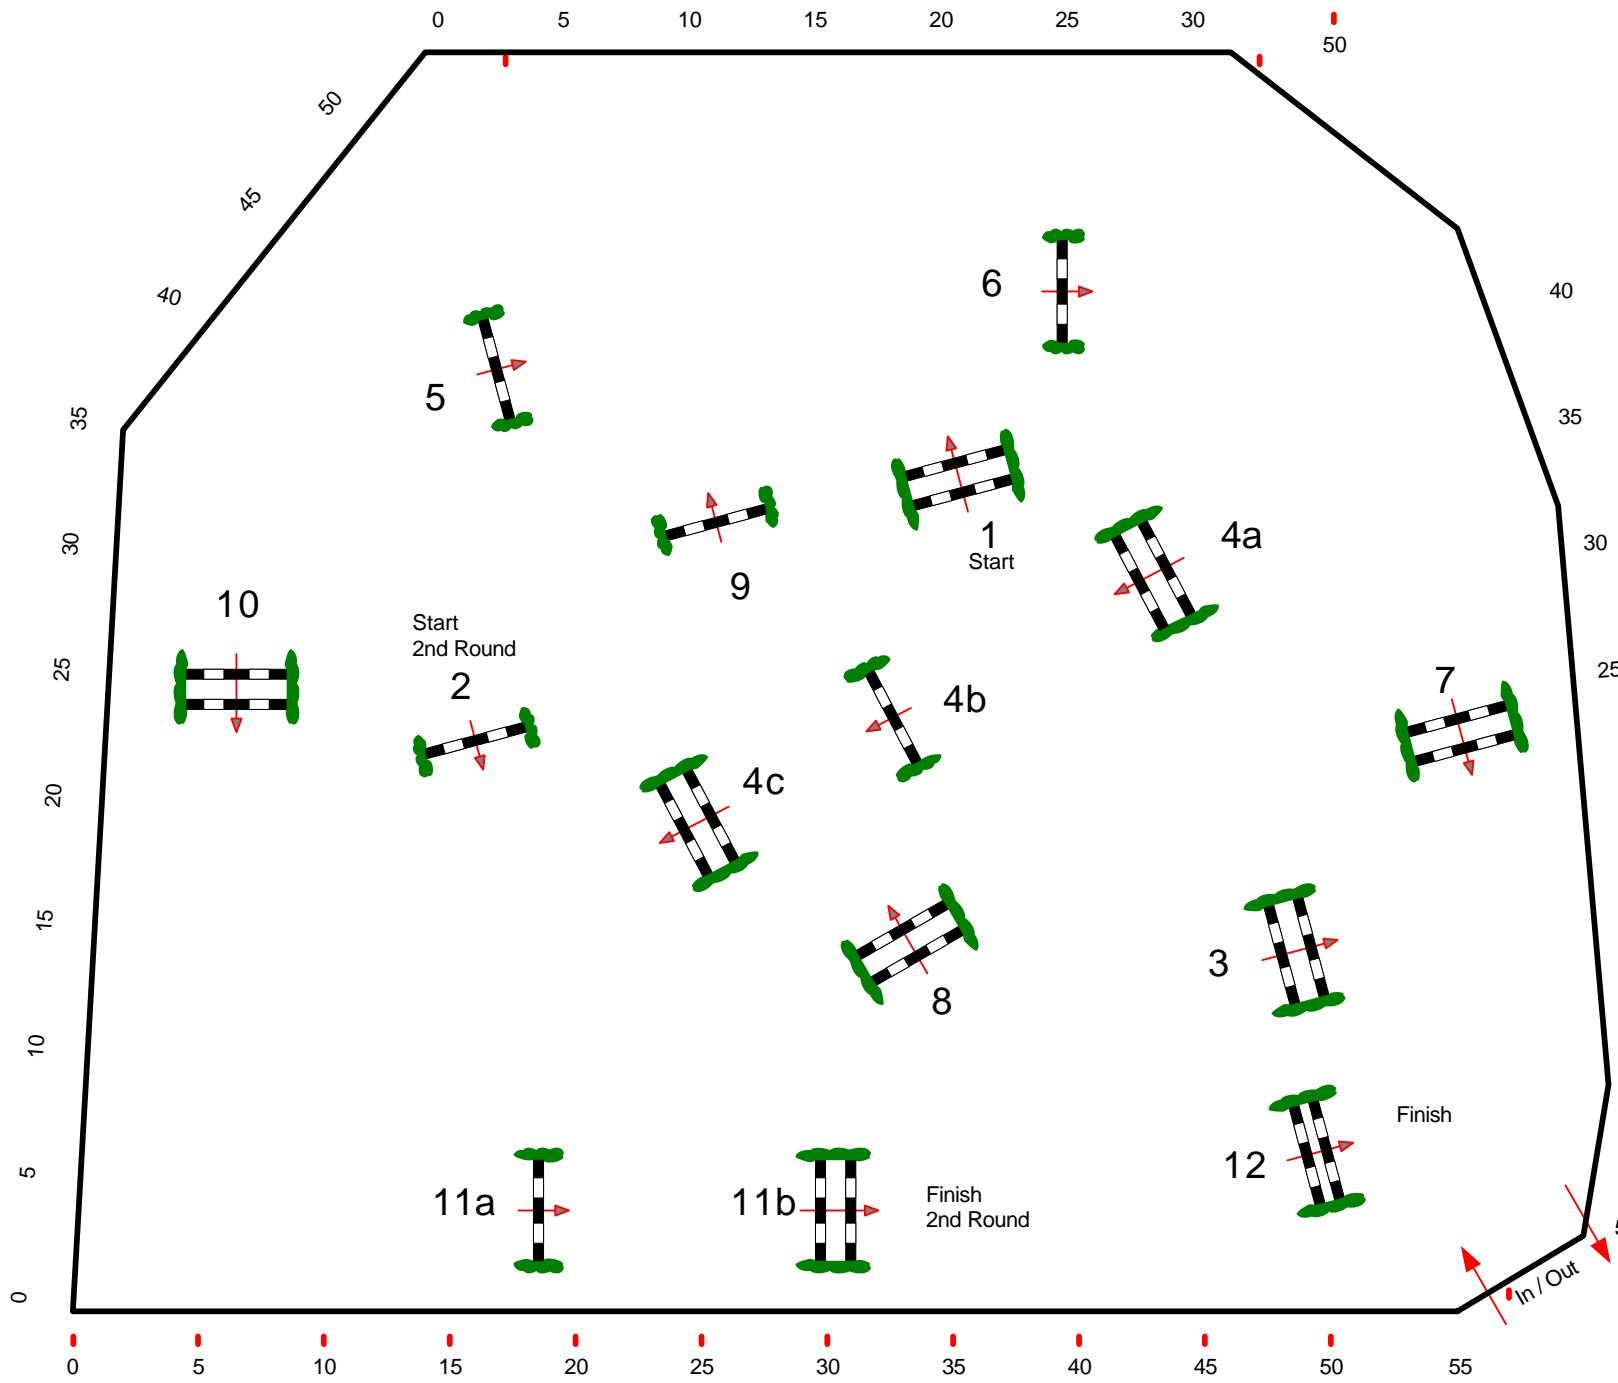

CSIJ CSIY CSIP CSICH - A CSI - A U 25

Maria Wörth - Reifnitz

18

Class No.: 18

Young Rider Grand Prix

Competition over two rounds

Sonntag, 10. August 2008

Table: A

FEI RG / Art. 273.2.2.3.3

Height: 1,45 m

Speed: 350 m/min

Length: 460 m

Time allowed: 79 sec

Time limit: 158 sec

Obstacles: 12

Efforts: 15

Penalty sec

Closed combination:

2nd Round:

2-3-4a-4b-6-1-10-11b

Length: 310 m

Time allowed: 54 sec

Time limit: 108 se

Course Designer

Georg Christoph Bödicker
Adi Appe