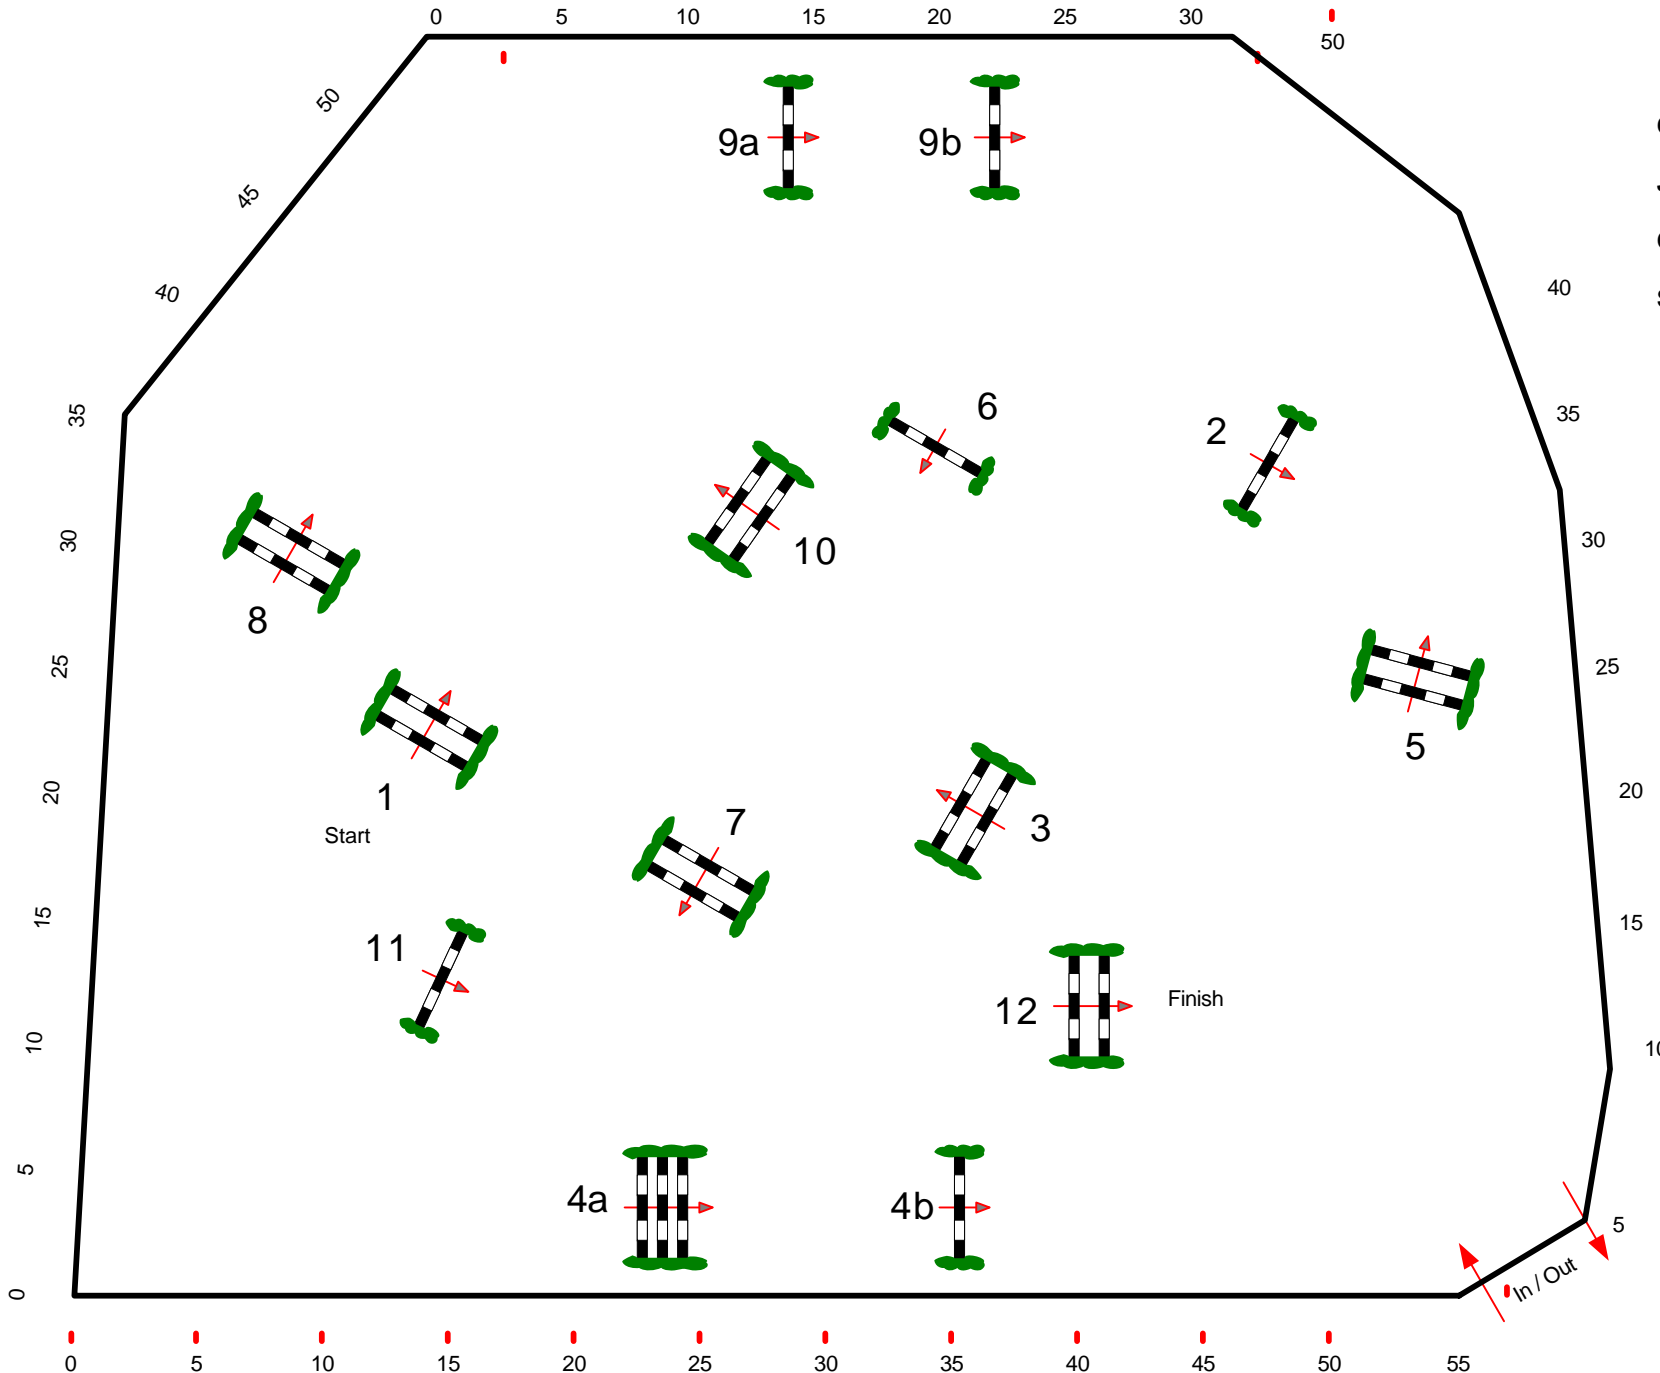

1st Jump-off:

Length: 0 m

Time allowed: 0 sec

Time limit: 0 se

Course Designer

Georg Christoph Bödicker
Adi Appe

CSIJ CSIJ CSIP CSICH - A CSI - A U 25

Maria Wörth - Reifnitz