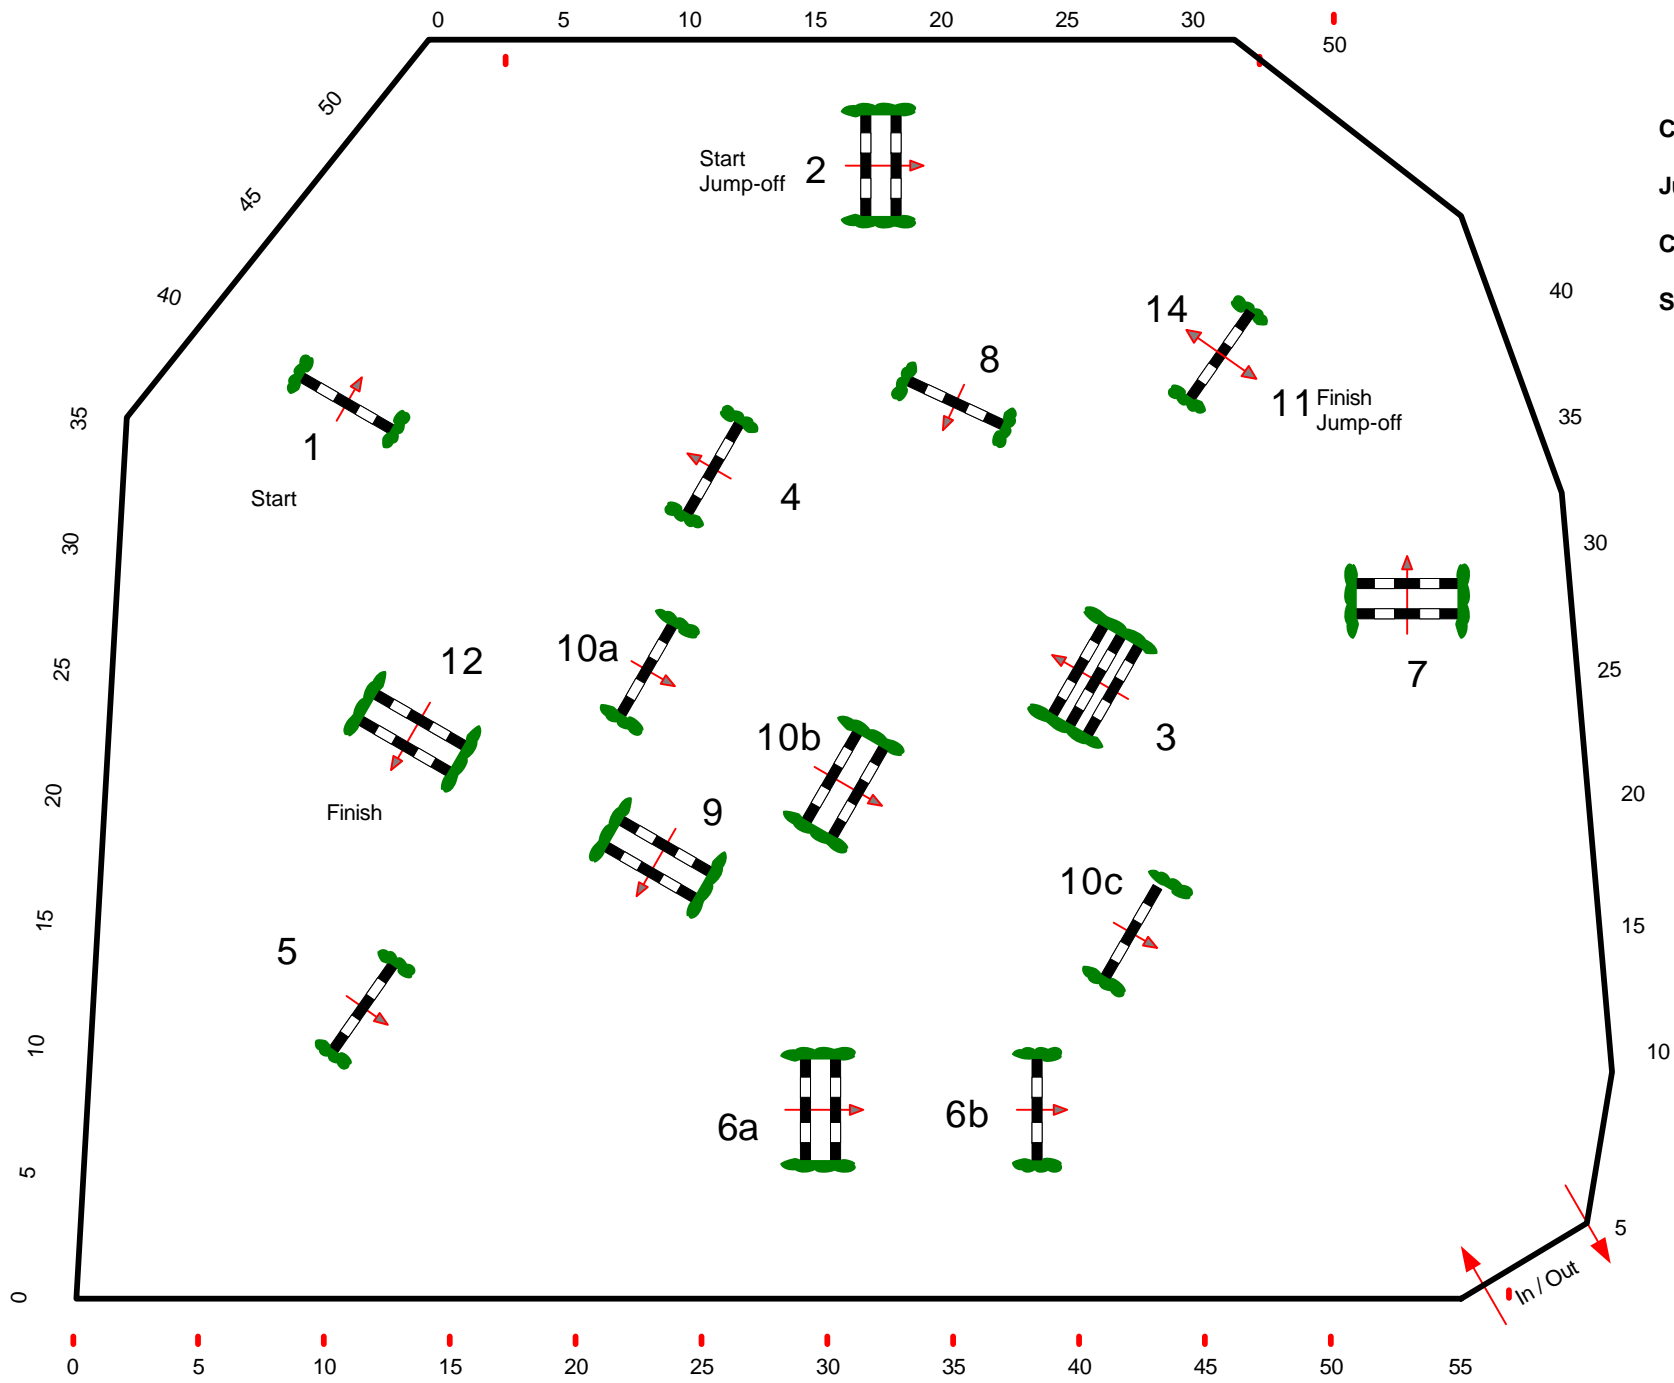

CSIJ CSIJ CSIP CSICH - A CSI - A U 25

Maria Wörth - Reifnitz

10

Class No.: 10

Junior Young Rider Tour

Competition with wiining round

Samstag, 09. August 2008

Table: A

FEI RG / Art. 238.2.1

Height: 1,20 m

Speed: 350 m/min

Length: 470 m

Time allowed: 81 sec

Time limit: 162 sec

Obstacles: 10

Efforts: 11

Penalty sec

Closed combination:

Winning Round:

2-4-6ab-9-1-14-

Length: 300 m

Time allowed: 52 sec

Time limit: 104 se

Course Designer

Georg Christoph Bödicker
Adi Appe