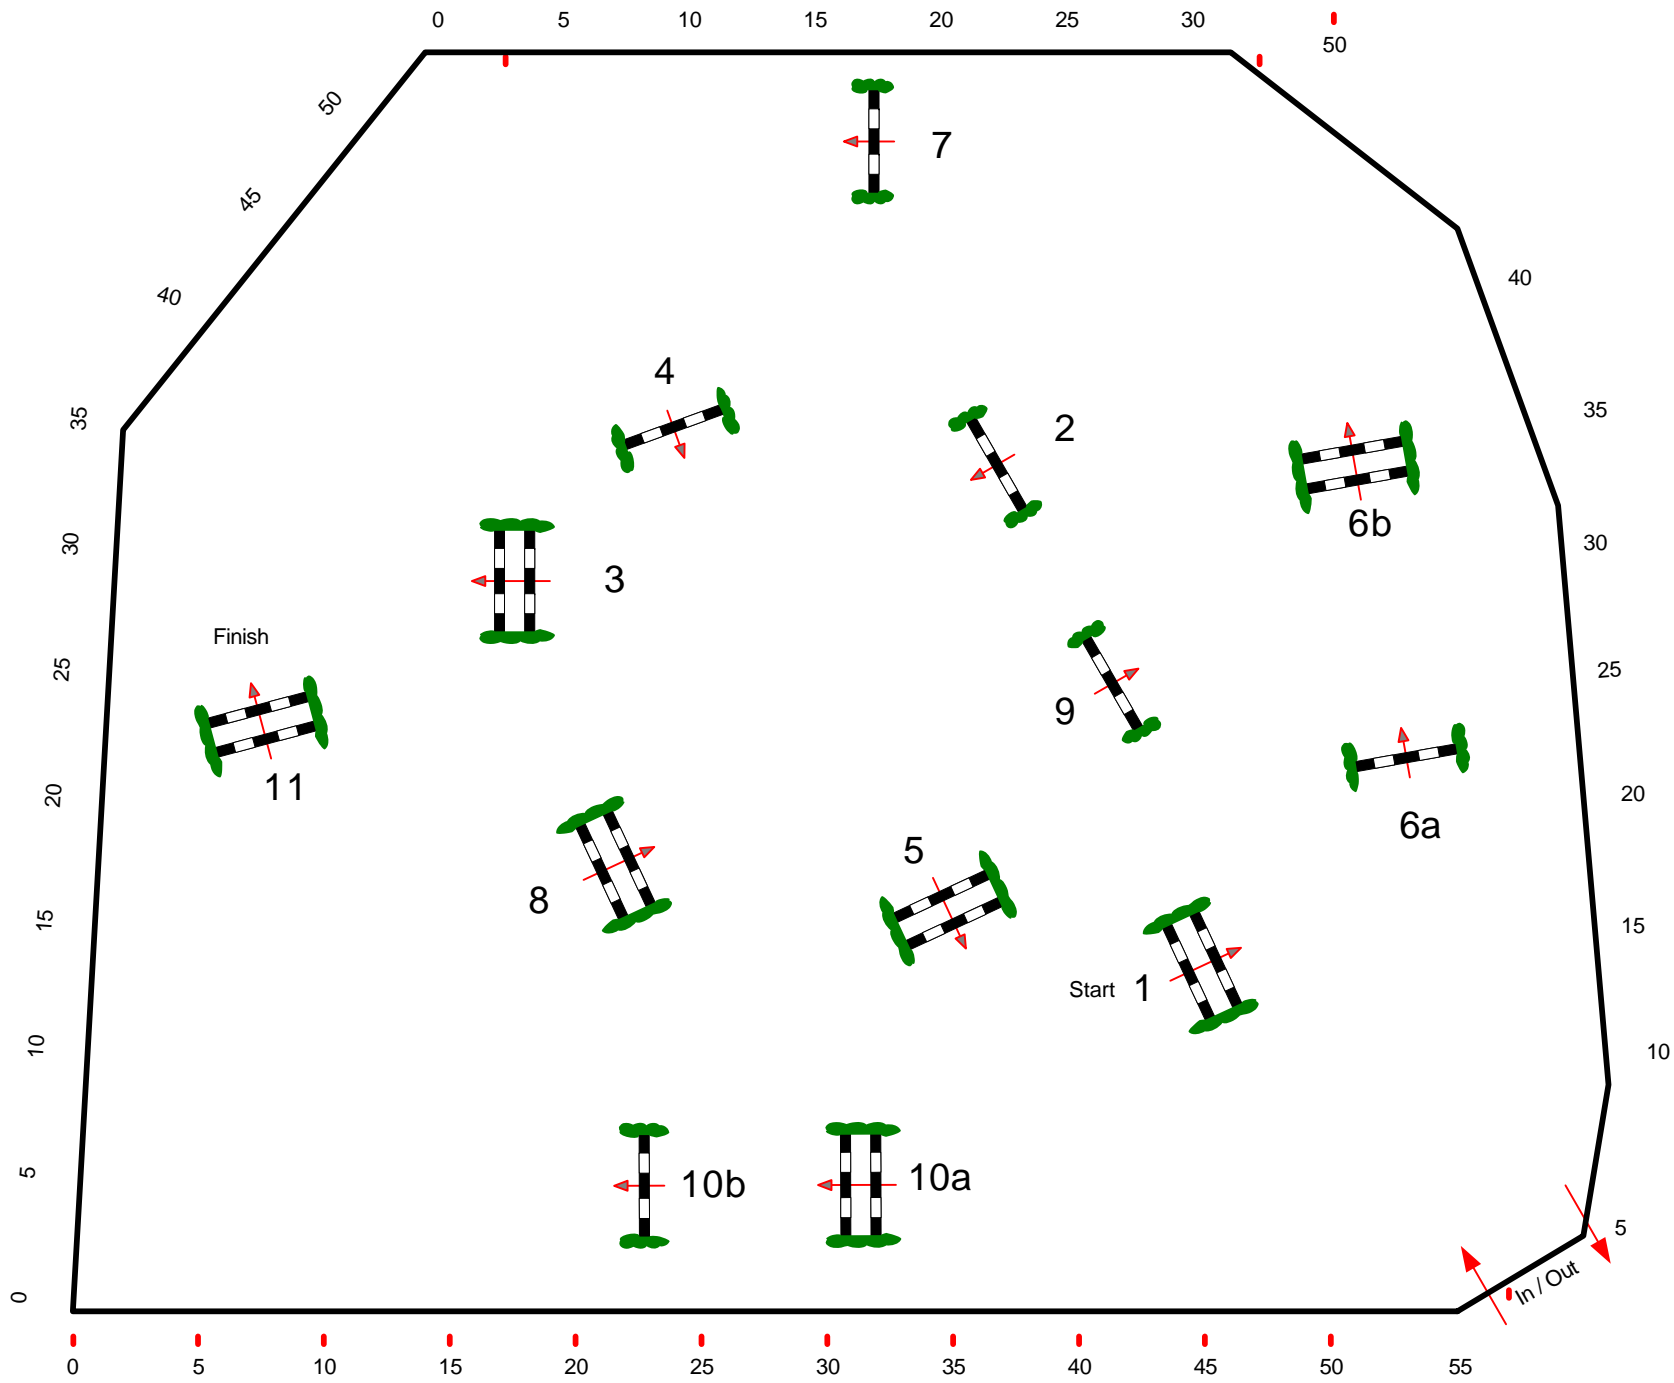

CSIJ CSIY CSIP CSICH - A CSI - A U 25

Maria Wörth - Reifnitz

14

Class No.: 14

Pony Goodbye Tour

Competition against the clock

Sonntag, 10. August 2008

Table: A

FEI RG / Art. 238.2.1

Height: 1,15 m

Speed: 350 m/min

Length: 410 m
Time allowed: 71 sec
Time limit: 142 sec

Obstacles: 11
Efforts: 13
Penalty sec
Closed combination:

1st Jump-off:

Length: 0 m
Time allowed: 0 sec
Time limit: 0 se

Course Designer
Georg Christoph Bödicker
Adi Appe