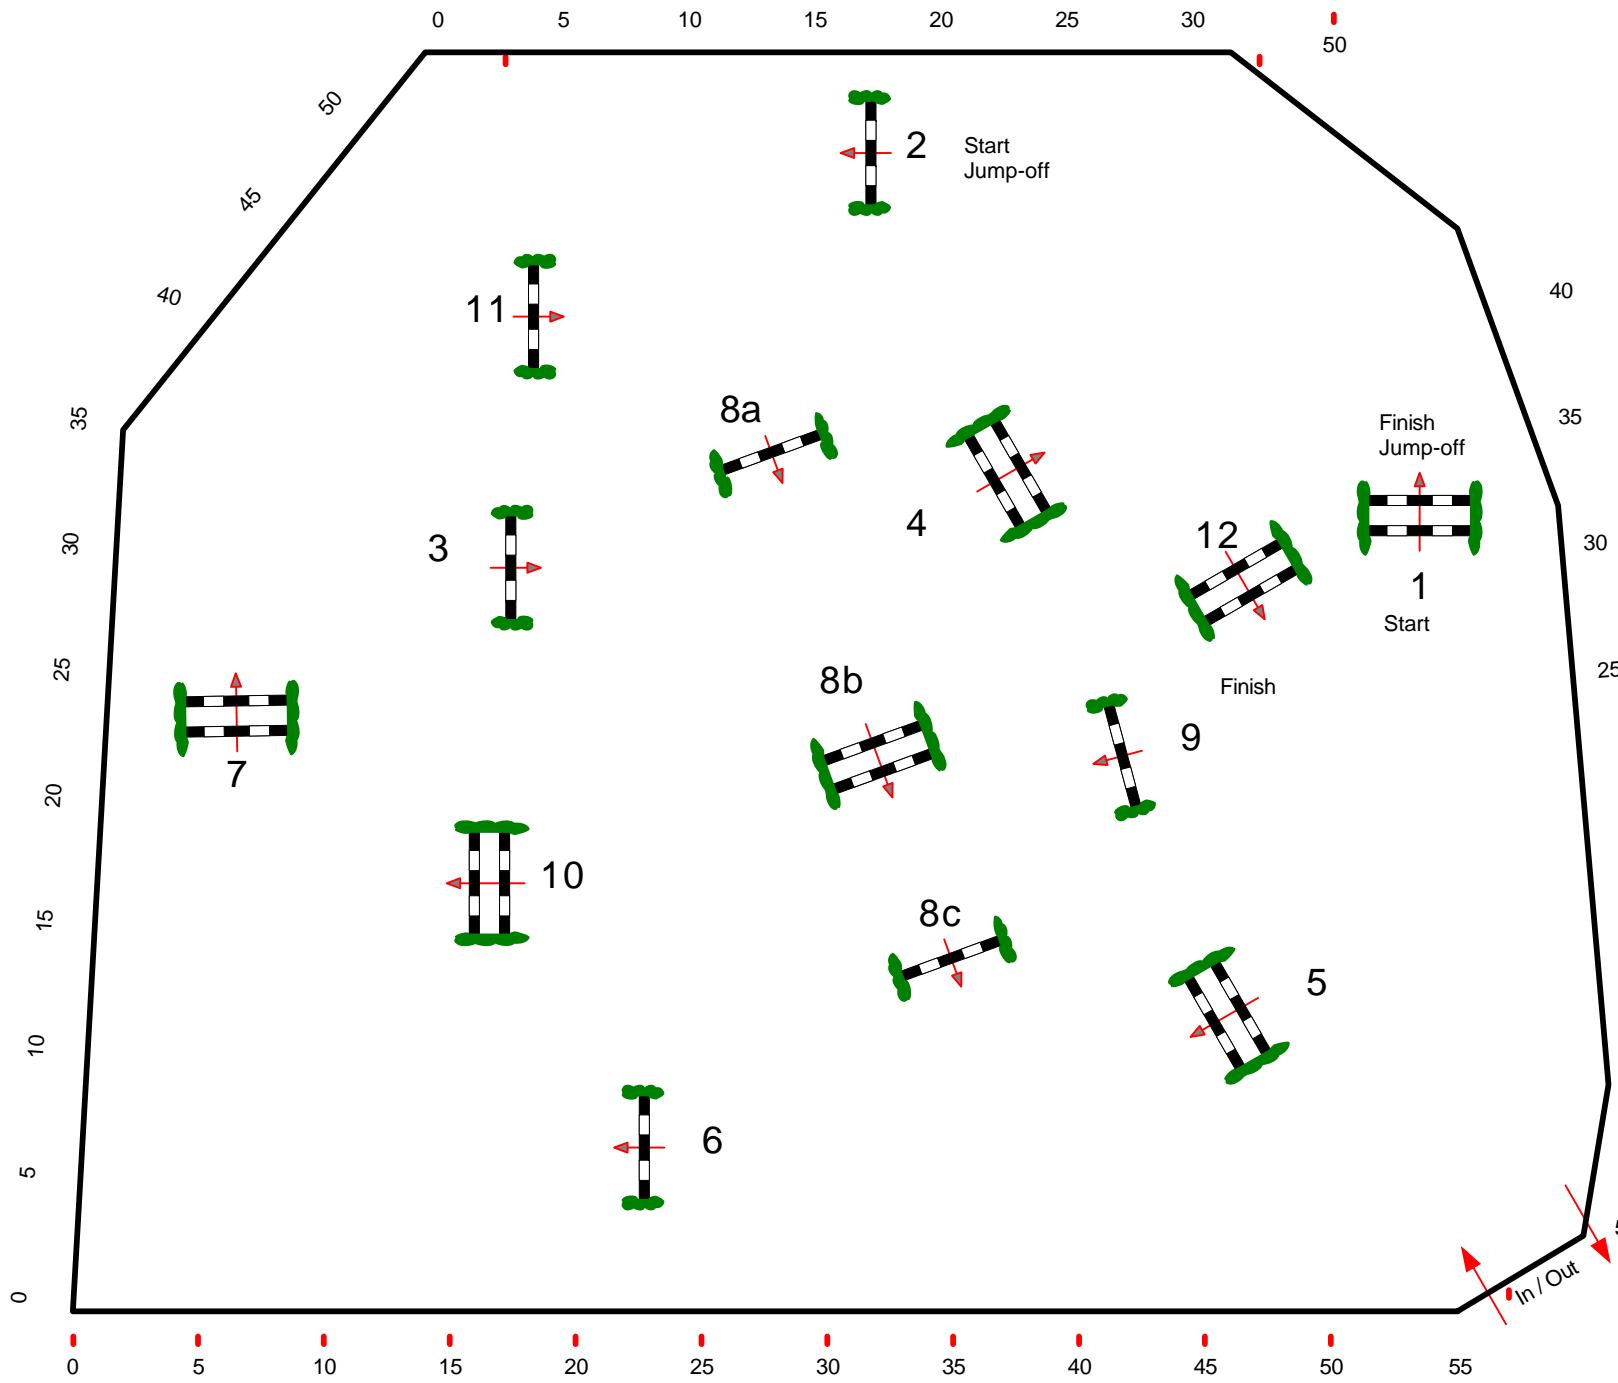

CSIJ CSIY CSIP CSICH - A CSI - A U 25

Maria Wörth - Reifnitz

15

Class No.: 15
Children Grand Prix
Competition with one jump-off
Sonntag, 10. August 2008

Table: A
FEI RG / Art. 238.2.2
Height: 1,25 m
Speed: 350 m/min
Length: 440 m
Time allowed: 76 sec
Time limit: 152 sec

Obstacles: 12
Efforts: 14
Penalty sec
Closed combination:

1st Jump-off:
2-4-5-6-8b-8c-1
Length: 260 m
Time allowed: 45 sec
Time limit: 90 se

Course Designer
Georg Christoph Bödicker
Adi Appe