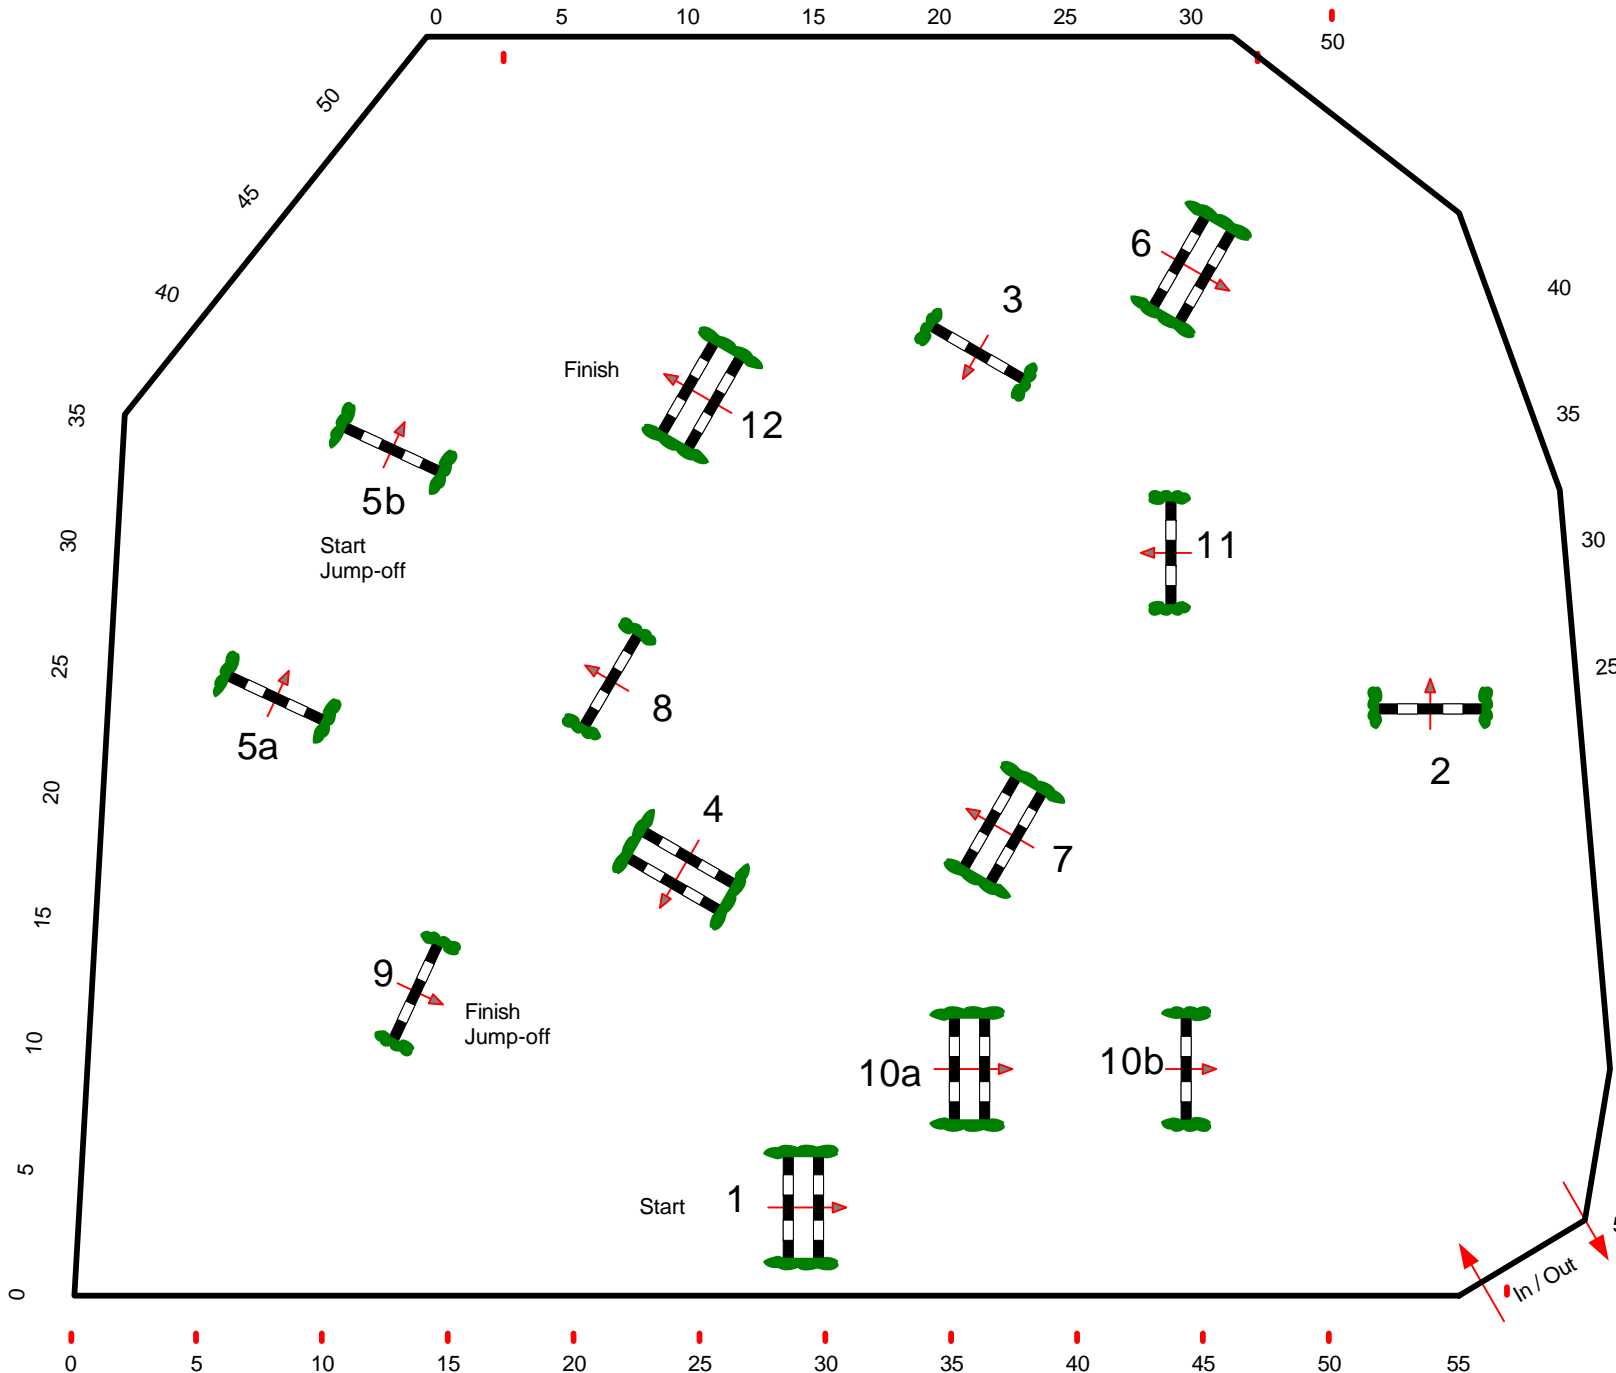

Closed combination:

1st Jump-off:

5b-6-7-10a-10b12-9

Length: 270 m

Time allowed: 47 sec

Time limit: 94 se

Course Designer

Georg Christoph Bödicker
Adi Appe