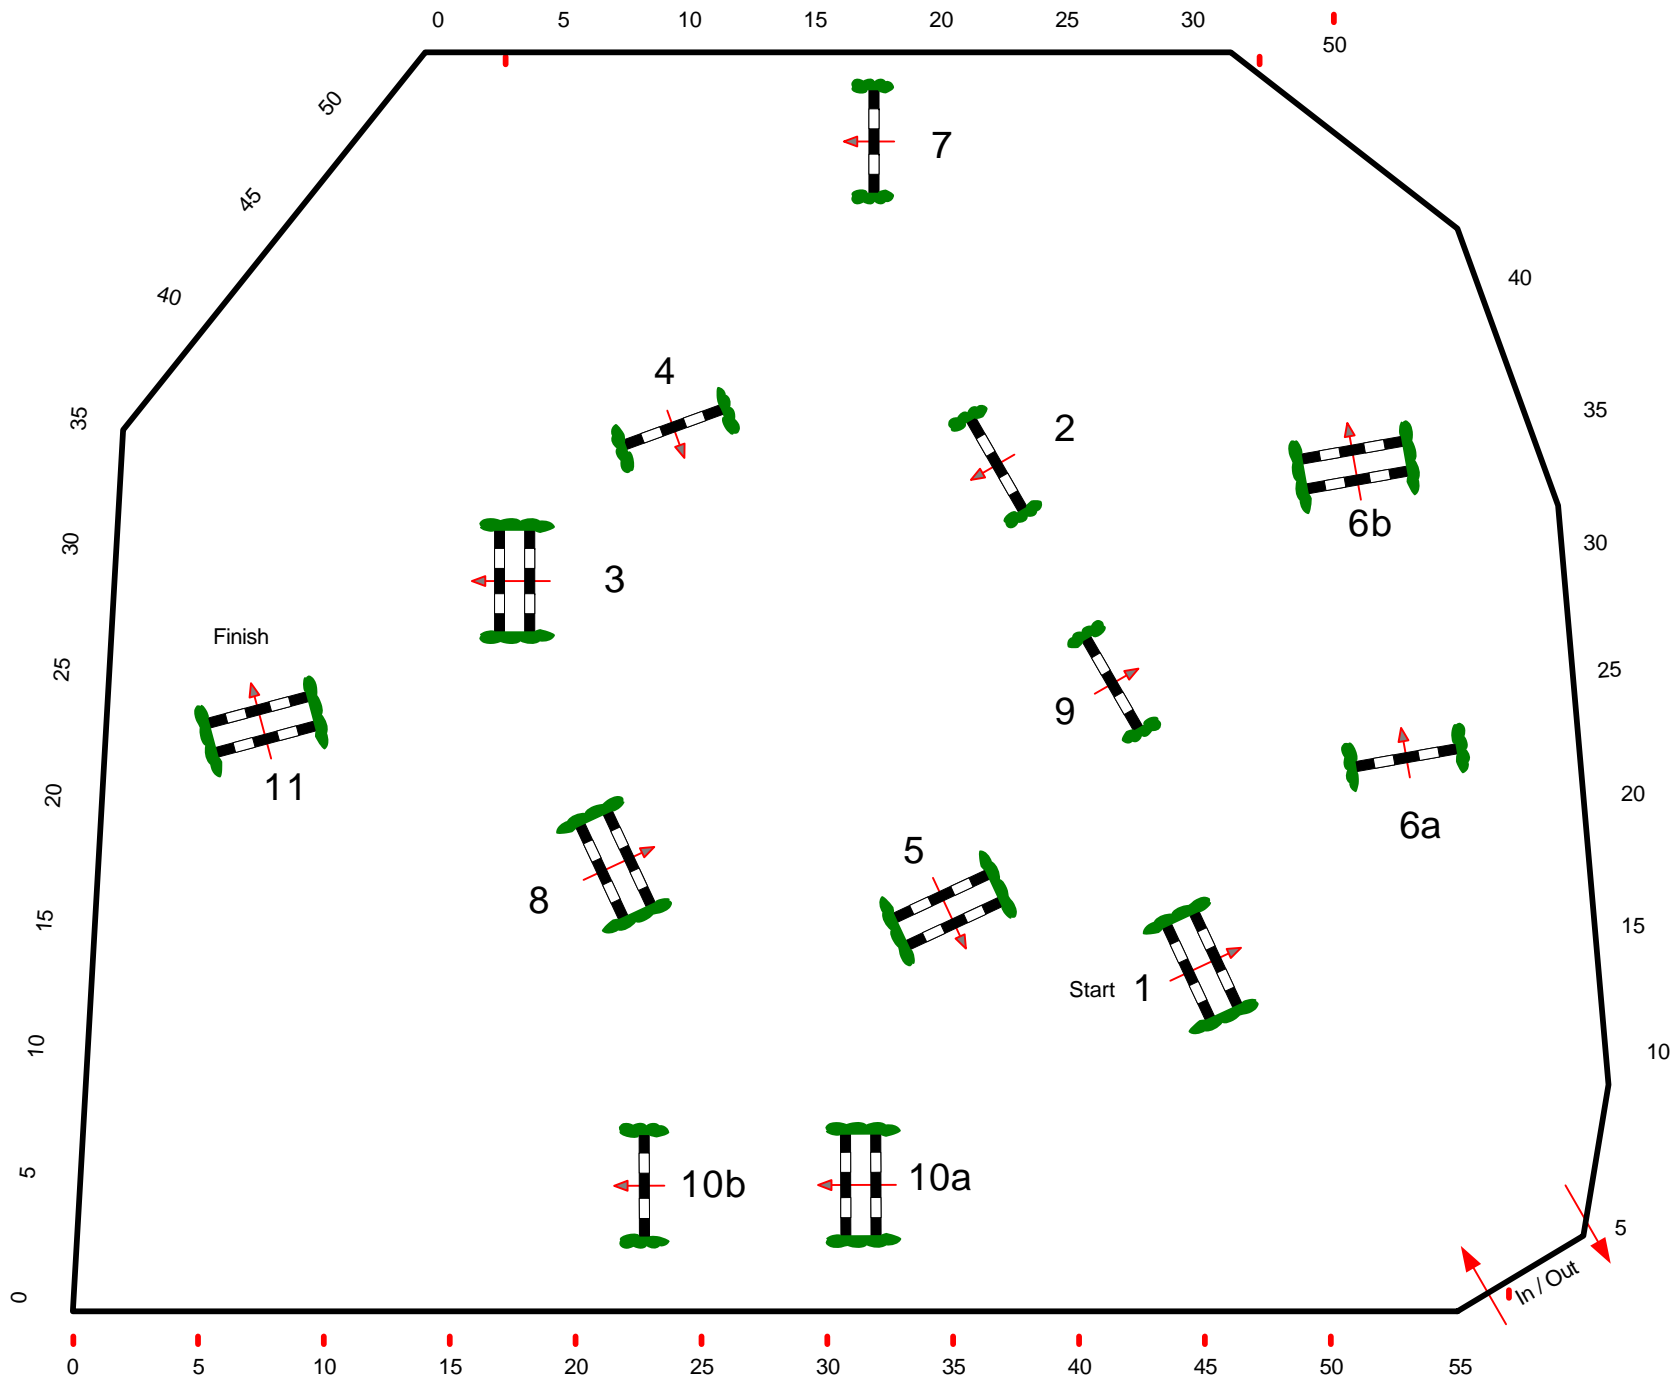

Course Designer

Georg Christoph Bödicker
Adi Appe

CSIJ CSIY CSIP CSICH - A CSI - A U 25

Maria Wörth - Reifnitz

12

Class No.: 12
Goodbye Tour
Competition against the clock
Sonntag, 10. August 2008

Table: A
 FEI RG / Art. 238.2.1
 Height: 1,30 m
 Speed: 350 m/min
 Length: 410 m
 Time allowed: 71 sec
 Time limit: 142 sec
 Obstacles: 11
 Efforts: 13
 Penalty sec
 Closed combination: