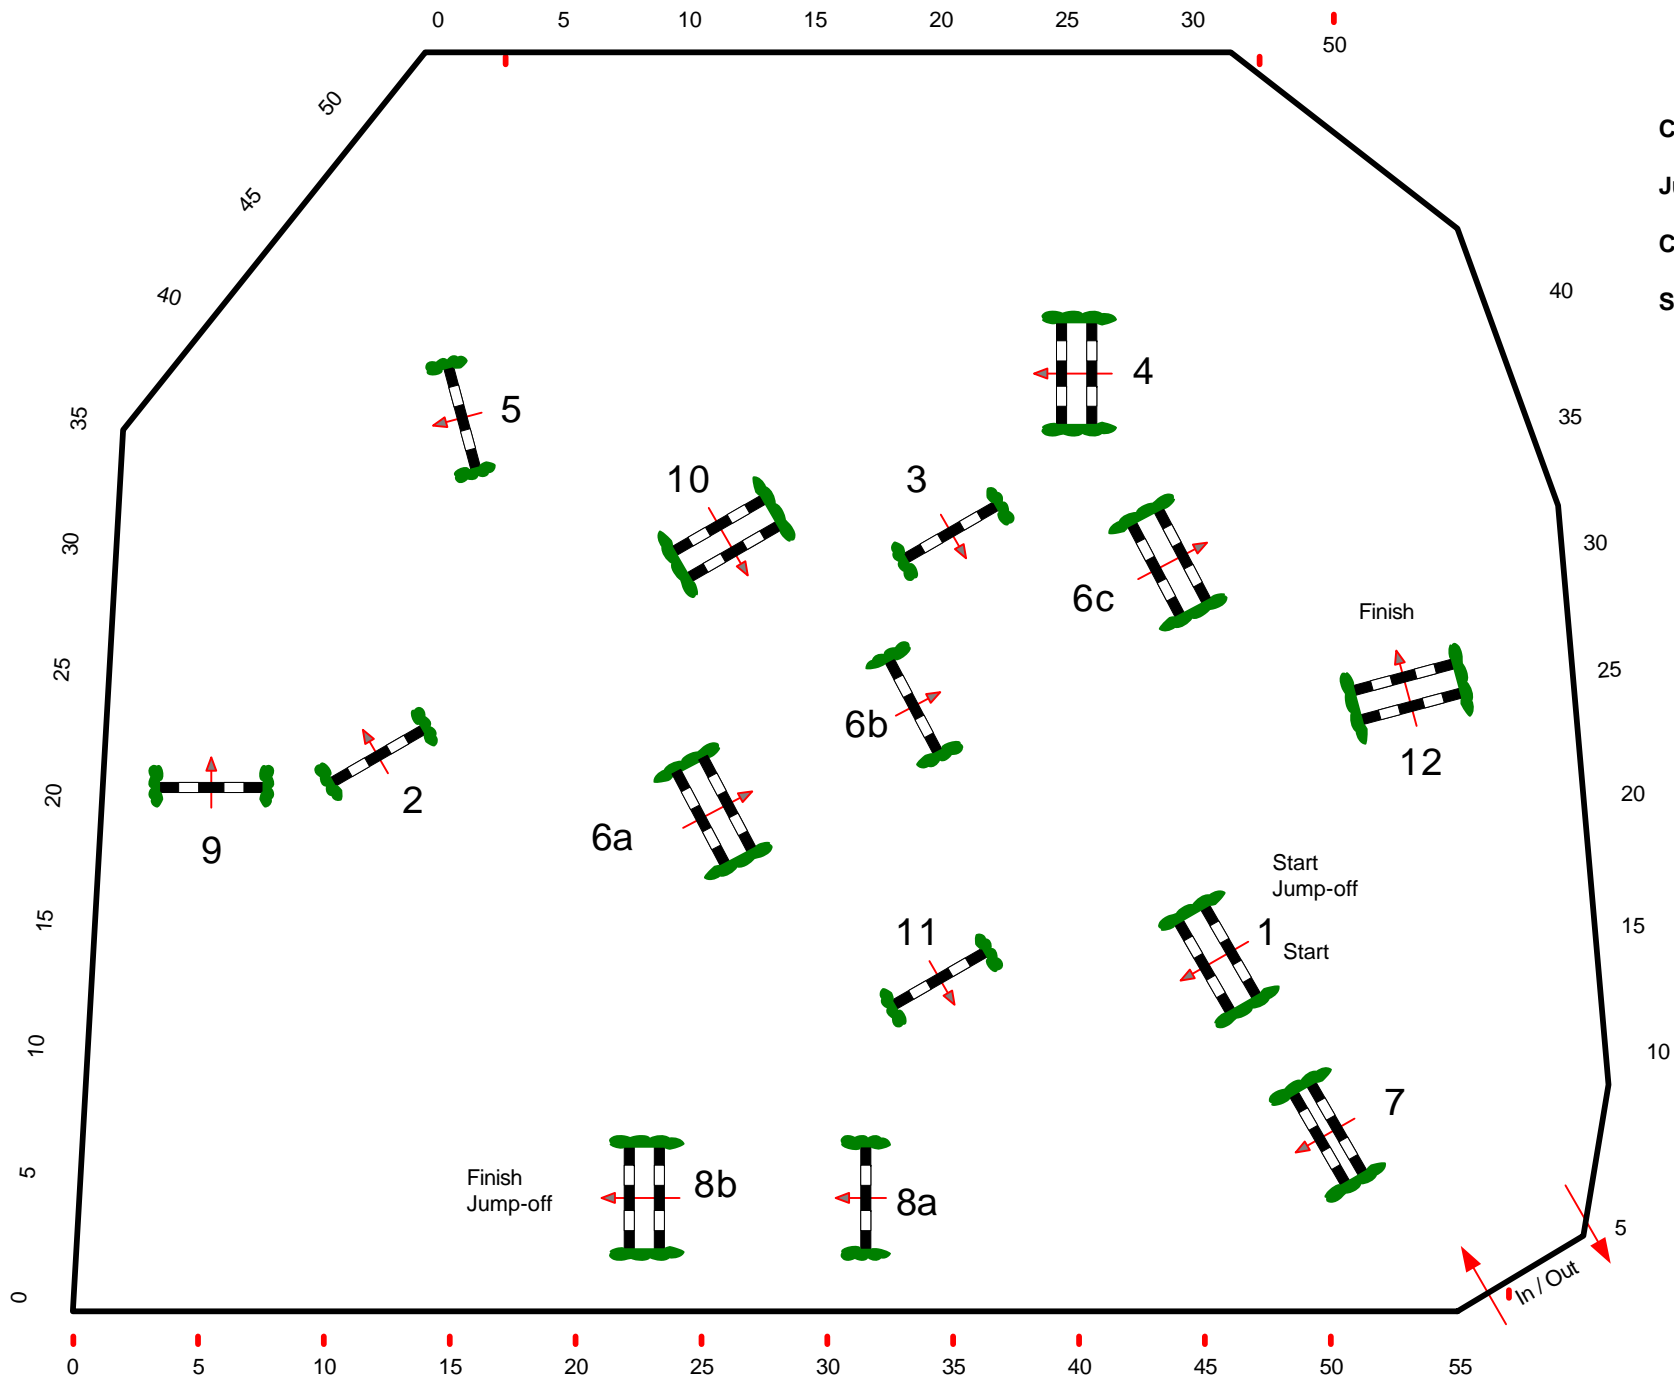

CSIJ CSIJ CSIP CSICH - A CSI - A U 25

Maria Wörth - Reifnitz

17

Class No.: 17

Junior Grand Prix

Competition with one jump-off

Sonntag, 10. August 2008

Table: A

FEI RG / Art. 238.2.2

Height: 1,30 m

Speed: 350 m/min

Length: 490 m

Time allowed: 84 sec

Time limit: 168 sec

Obstacles: 12

Efforts: 15

Penalty sec

Closed combination:

1st Jump-off:

1-2-3-4-6b-6c-7-8b

Length: 300 m

Time allowed: 52 sec

Time limit: 104 se

Course Designer
Georg Christoph Bödicker
Adi Appe