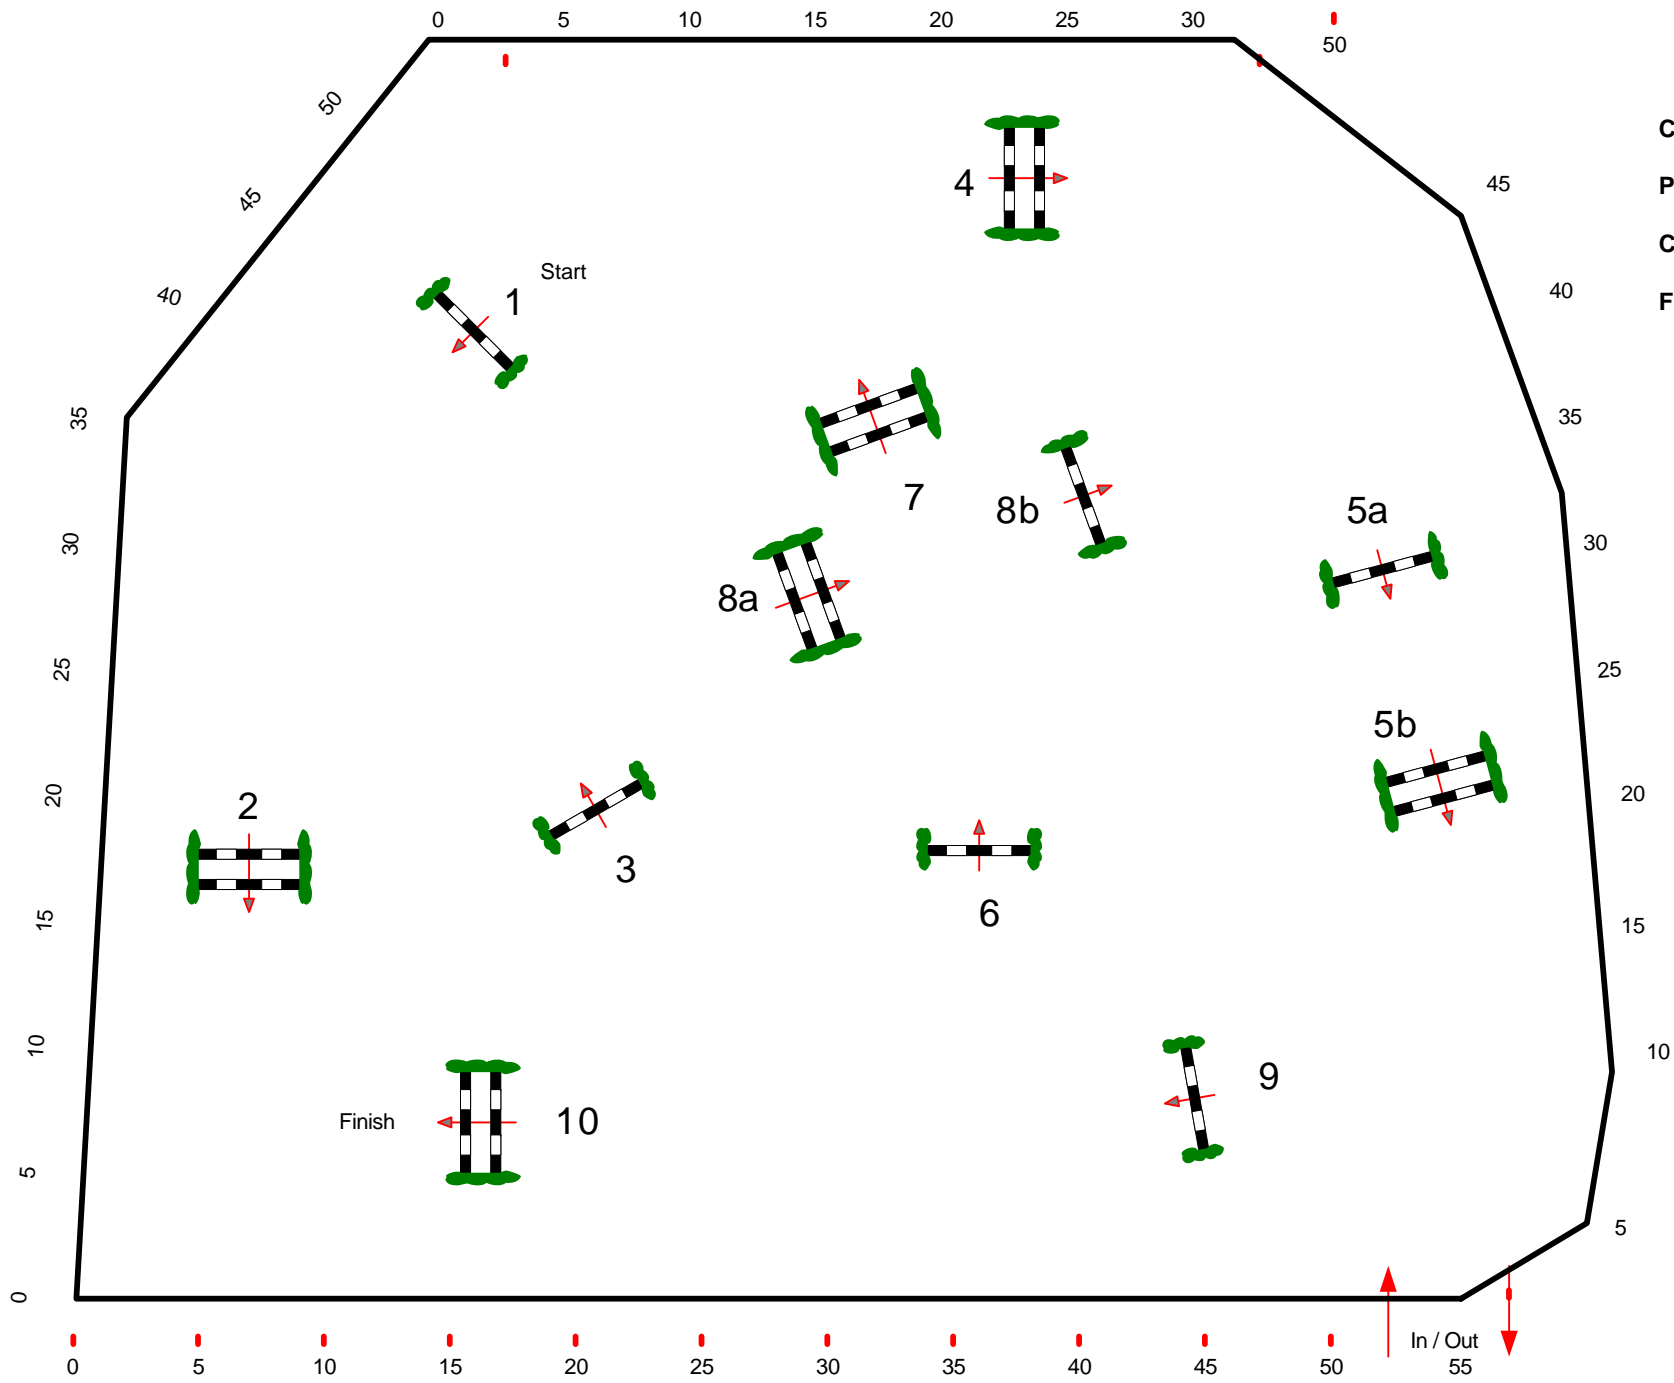

CSIJ CSIY CSIP CSICH - A CSI - A U 25

Maria Wörth - Reifnitz

3

Class No.: 3
Pony Opening
Competition against the clock
Freitag, 08. August 2008

Table: A
FEI RG / Art. 238.2.1
Height: 1,15 m

Speed:	350 m/min
Length:	390 m
Time allowed:	67 sec
Time limit:	134 sec

Obstacles:	10
Efforts:	12
Penalty sec	
Closed combination:	

1st Jump-off:	
Length:	0 m
Time allowed:	0 sec
Time limit:	0 se

Course Designer
Georg Christoph Bödicker
Adi Appe