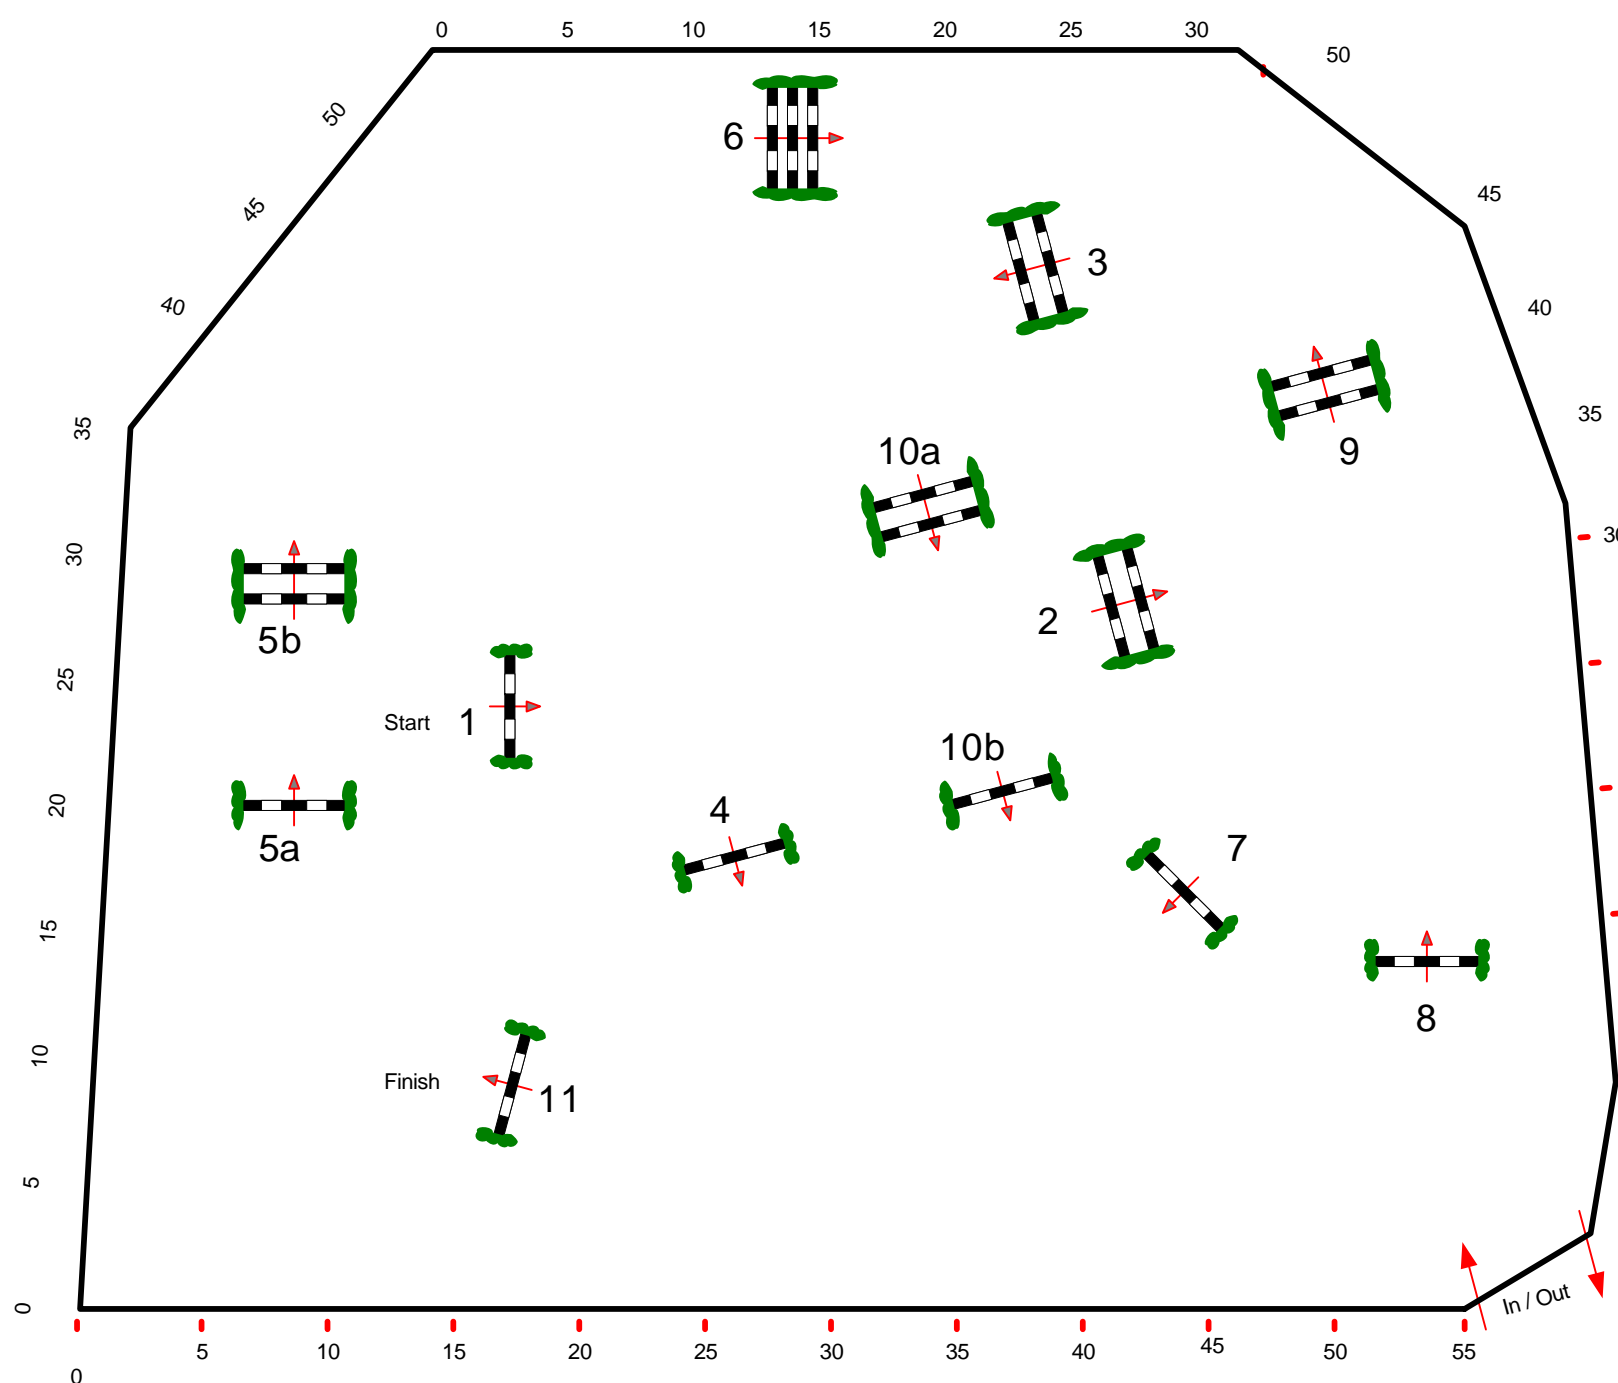

CSIJ CSIJ CSIP CSICH - A CSI - A U 25

Maria Wörth - Reifnitz

1

Class No.: 1
Junior Opening
Competition against the clock
Freitag, 08. August 2008
Start: 10:00

Table: A
FEI RG / Art. 238.2.1
Height: 1,25 m
Speed: 350 m/min
Length: 430 m
Time allowed: 74 sec
Time limit: 148 sec

Obstacles: 11
Efforts: 13
Penalty sec
Closed combination:

1st Jump-off:
Length: 0 m
Time allowed: 0 sec
Time limit: 0 se

Course Designer
Christoph G. Bödicker