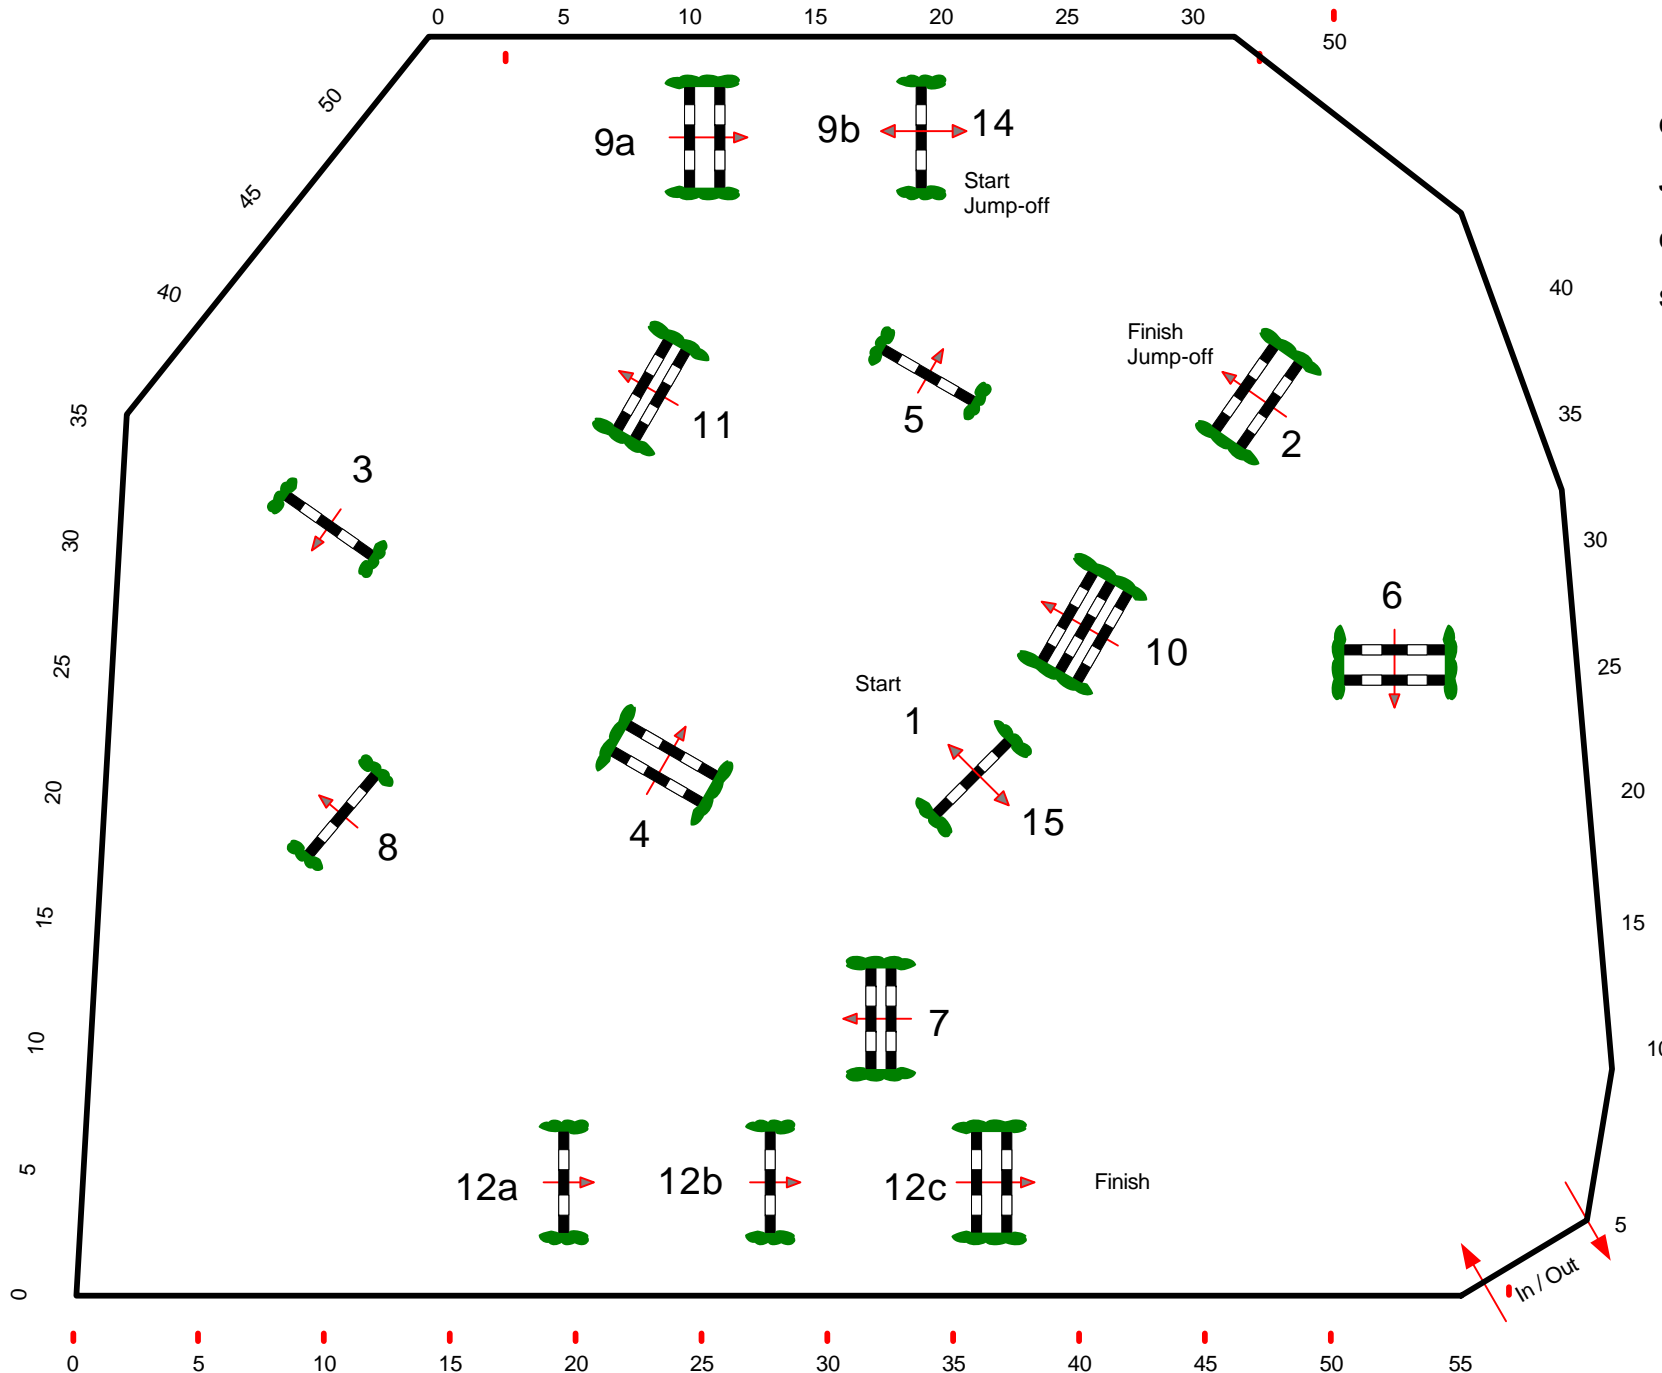

CSIJ CSIJ CSIP CSICH - A CSI - A U 25

Maria Wörth - Reifnitz

11

Class No.: 11

Junior Young Rider Team Trophy

Competition with one jump-off

Samstag, 09. August 2008

Table: A

FEI RG / Art. 265/2., 238/2.2

Height: 1,35 m

Speed: 350 m/min

Length: 480 m

Time allowed: 83 sec

Time limit: 166 sec

Obstacles: 12

Efforts: 15

Penalty sec

Closed combination:

1st Jump-off:

14-3-4-15-12b-12c-2

Length: 240 m

Time allowed: 42 sec

Time limit: 84 se

Course Designer

Georg Christoph Bödicker
Adi Appe